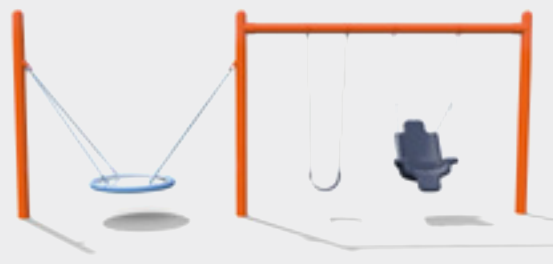

Use Zone View

Biggo™ Spia Solo Assembly 2

Rendering