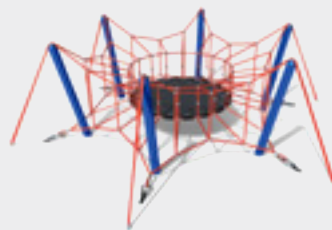

Spider Regular

Rendering