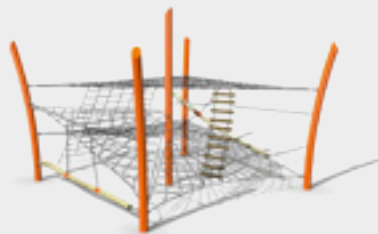

Rendering

Use Zone View

Model	DX-932
Name	Nebula Twister
Age	5-12
Capacity	17
Product Size	L (7.32 m / 24' 0") - W (0.83 m / 2' 9") - H (4.40 m / 14' 5")
Use zone	www.dynplay.com/DX-932

Nebula Vortex

Rendering

Use Zone View

Model	DX-933
Name	Nebula Vortex
Age	5-12
Capacity	50
Product Size	L (8.17 m / 26'10") - W (6.96 m / 22'10") - H (5.37 m / 17'7")
Use zone	www.dynplay.com/DX-933

“This playground equipment will stimulate the imagination while developing children physically. Its creative play provides continuous challenge and unlimited new play experiences.”