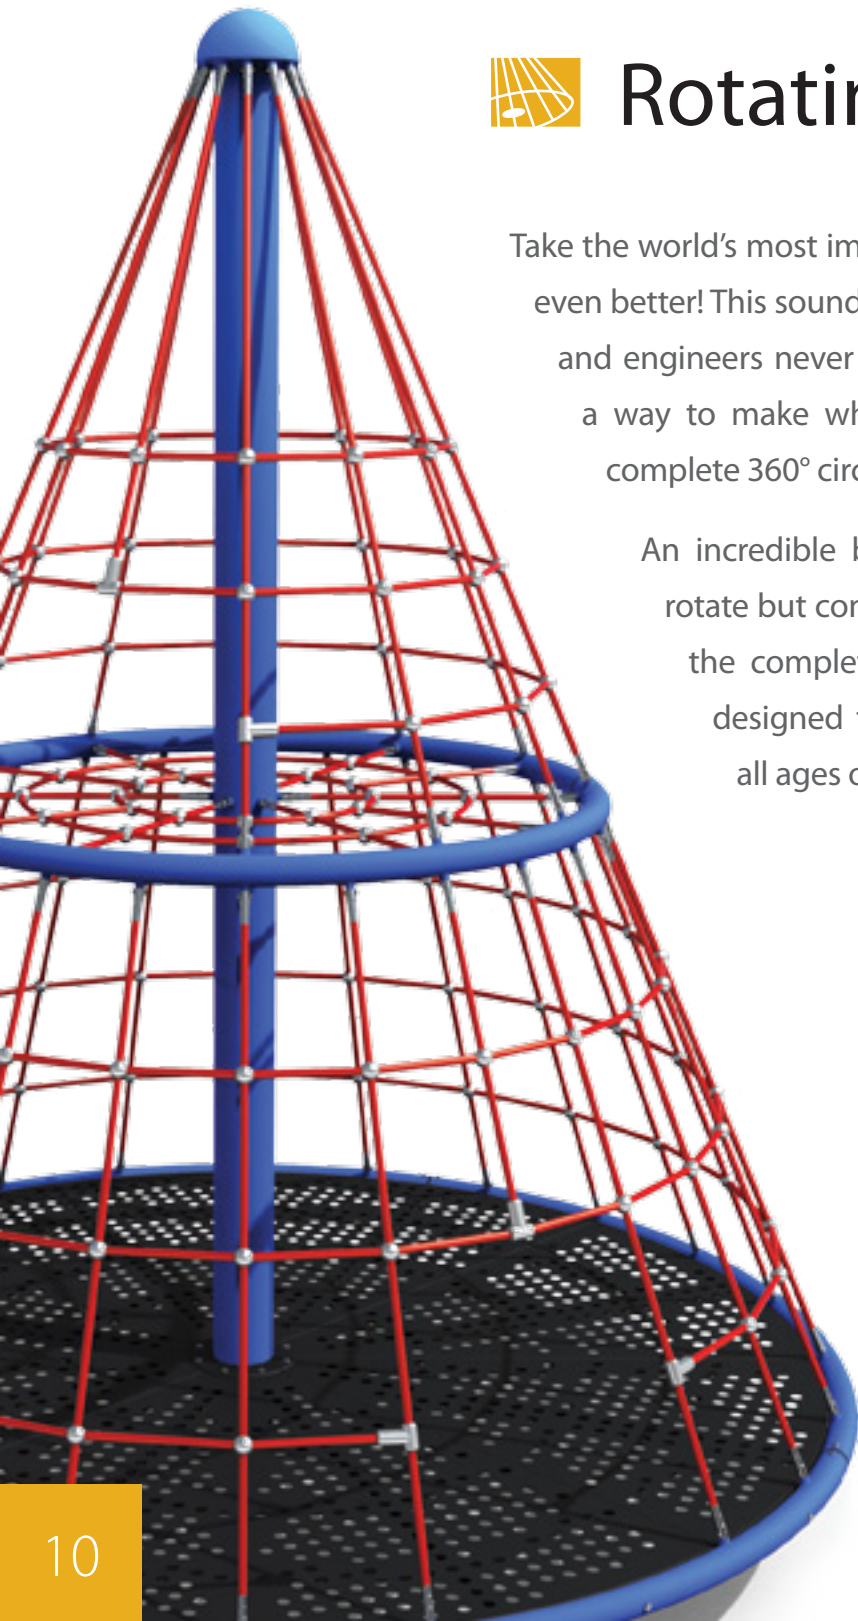

<http://www.dynplay.com/qr>

Rotating Climbers

Take the world's most imaginative play structures and make them even better! This sounds like a tall order, but Dynamo's designers and engineers never shy away from a challenge. The result is a way to make whimsical rotating climbers spin safely in complete 360° circles.