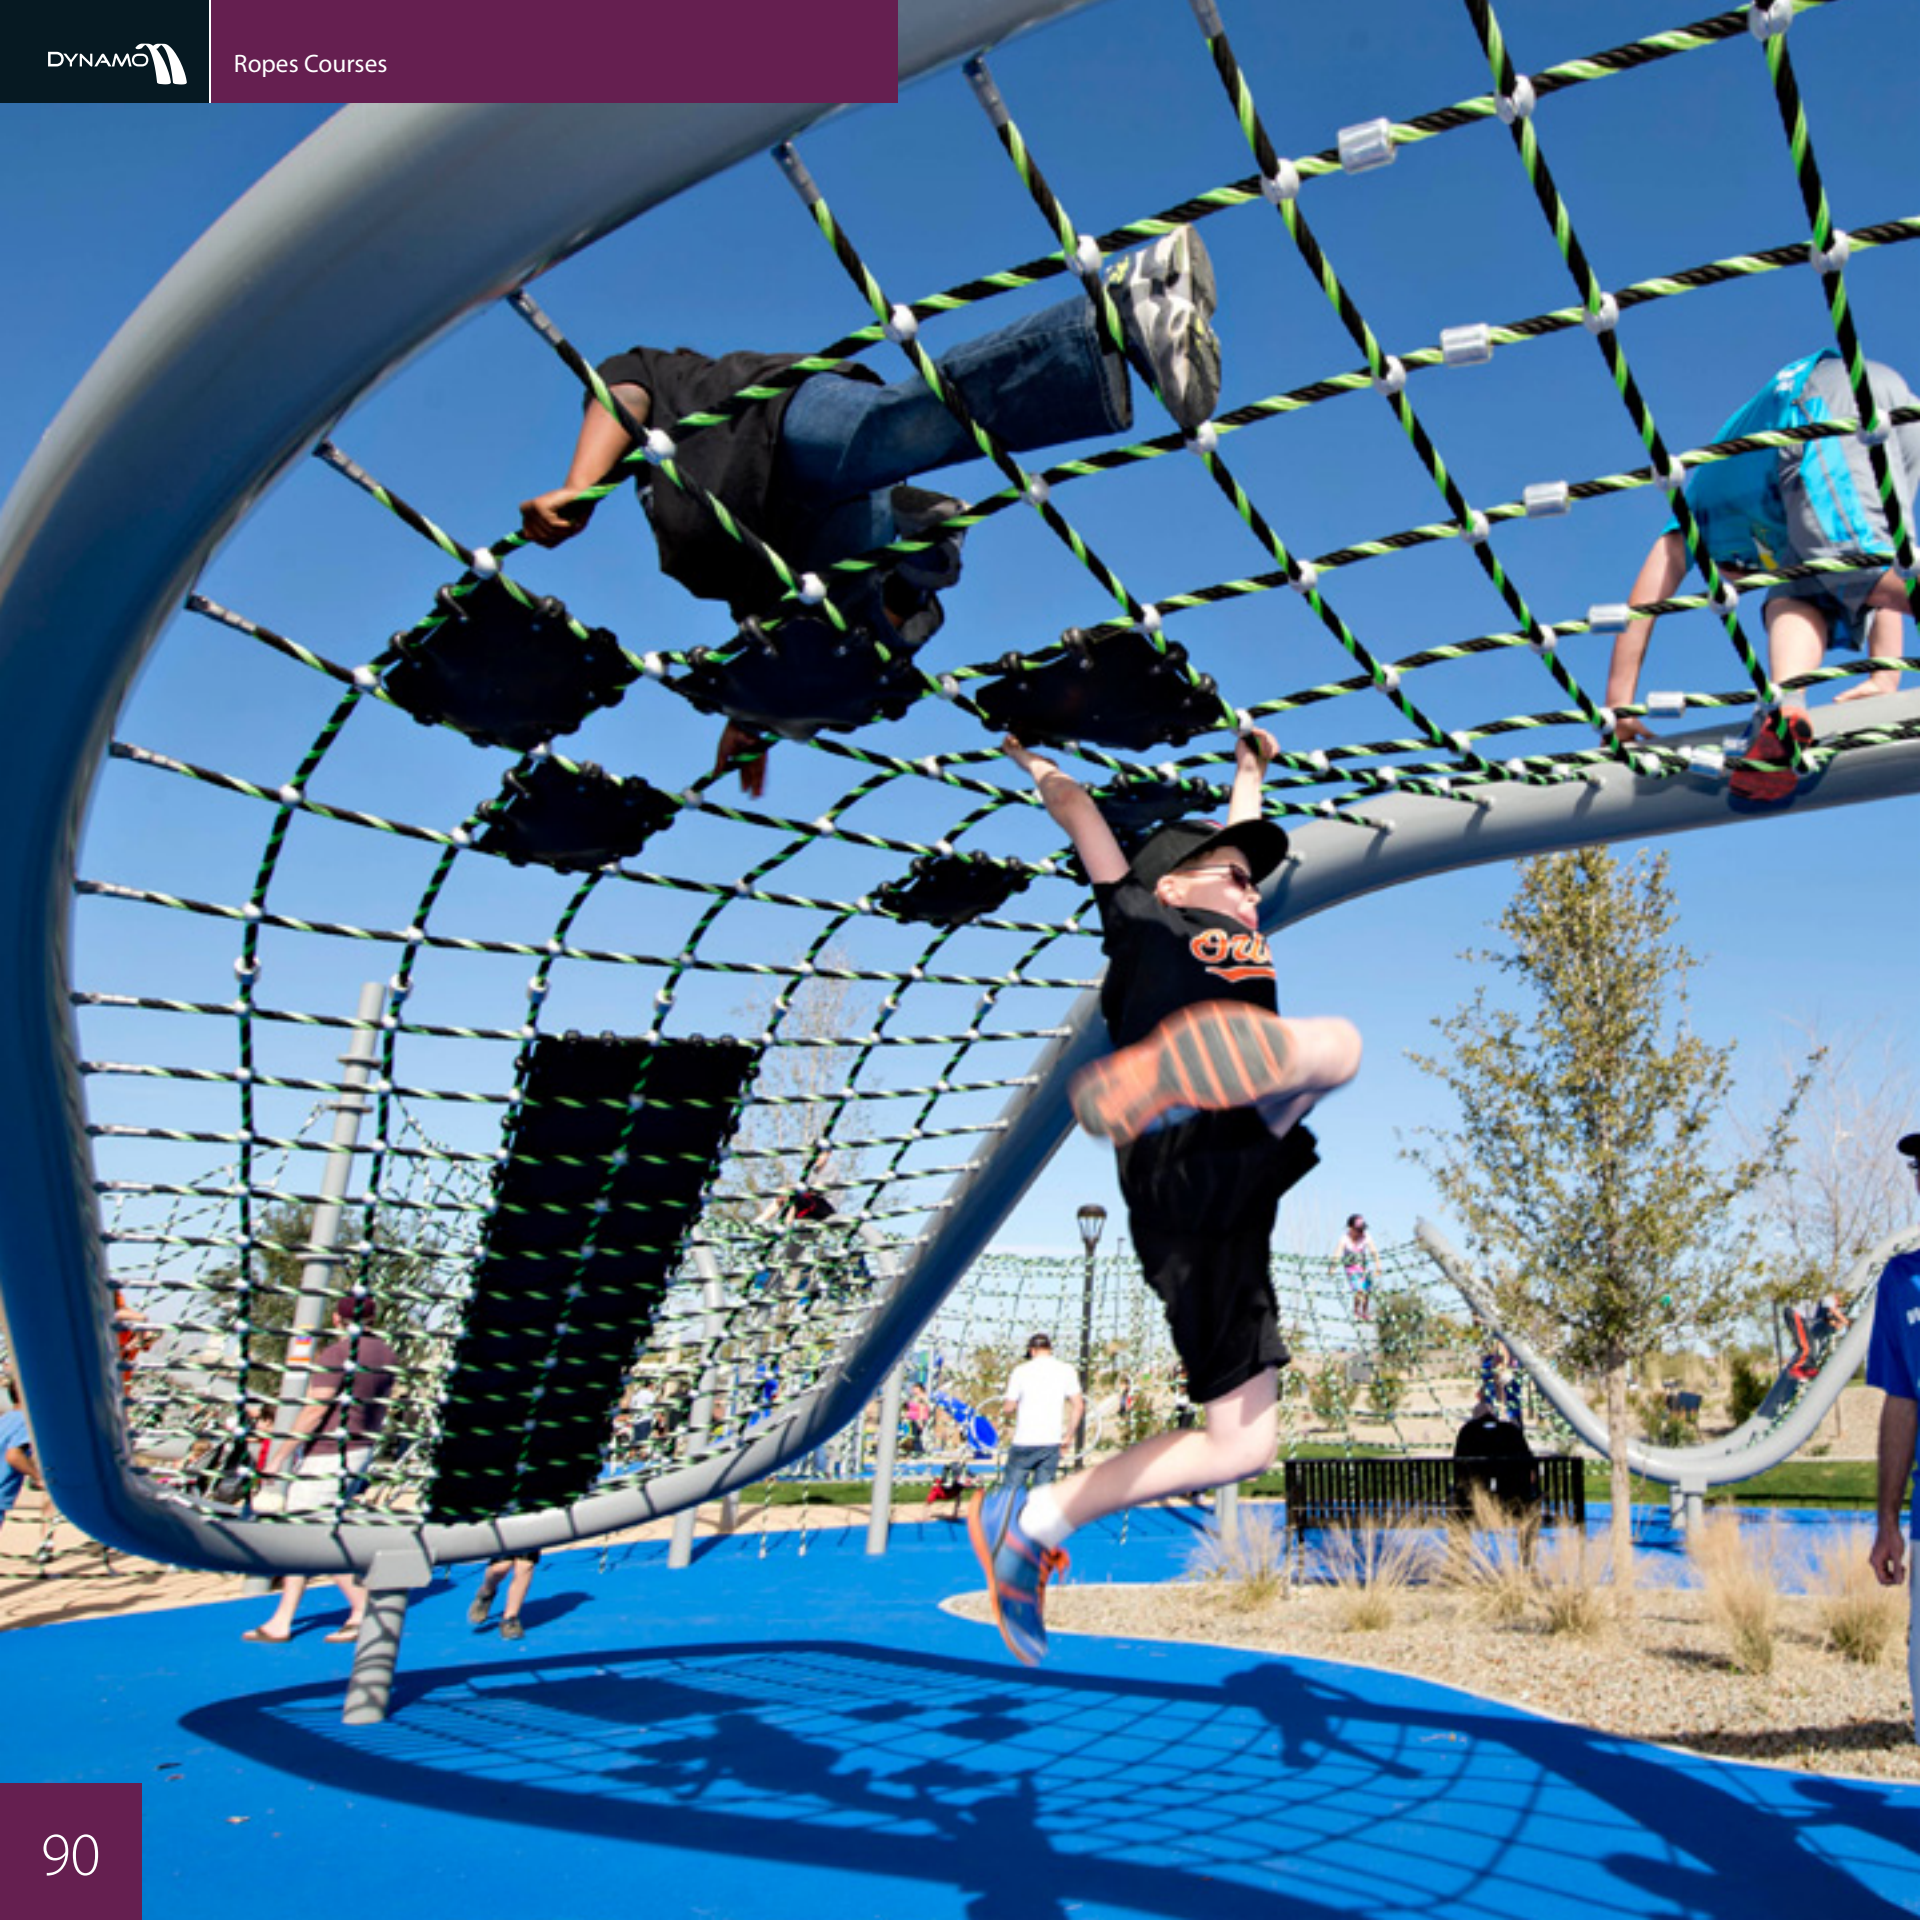

Jellyfish

Imagine the fun they will have with this inventive combo of a racetrack Ropes Course with spinners in your play space!

Coral Reef

All your little submariners are going to love diving deep onto the Coral Reef that floats in the playground sea.

Rippling

Get ready for the Rippling! Waves of fun are washing your way!

Canal

Beyond the shore, past the riverbend, there is a Canal that guides the children to endless fun!

Meander

What's around the bend? The answer is at the end of this beautifully designed meandering Ropes Course.

Stingray

Get ready! The Stingray will surround the children with waves of fun!

Ropes Courses can be anything in the mind's eye of children! Sailing away from the solid structures where they are told how they should play. Coast on imaginations, in this Little Boat.

At Dynamo our playgrounds always hold hours of fun for children of all ages, complete with Ropes Courses, swings, spinners and slides. Your park will be thriving with more children and families than any other typical playground.