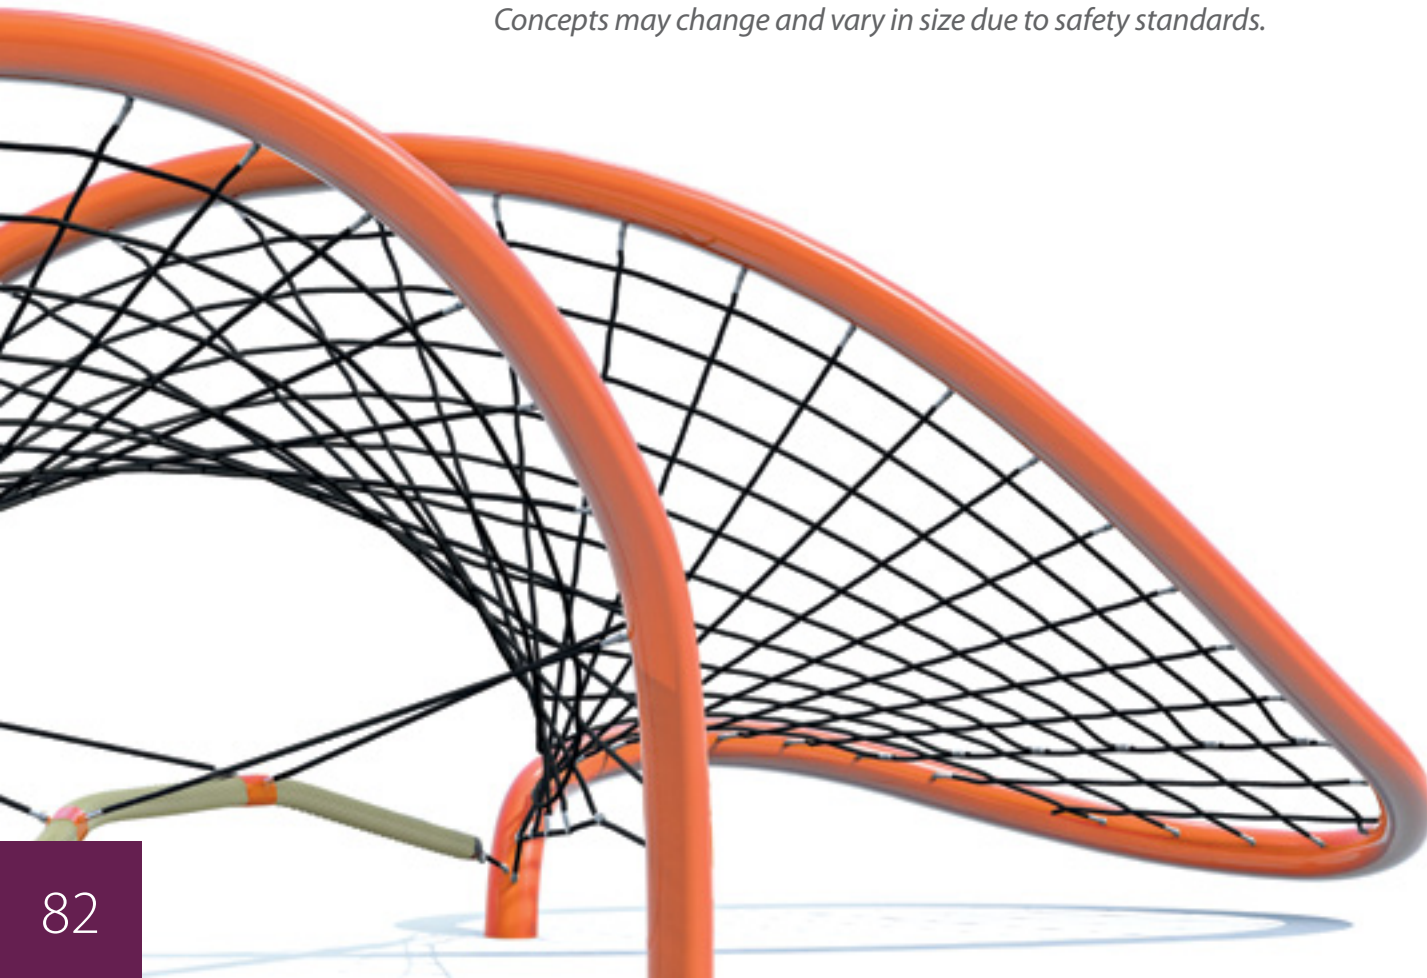

Ropes Courses

These custom designed ropes courses are innovative creations of free-form, multi-plane net climbers that have limitless possibilities for hours of amusement. Unlike traditional playgrounds with linear play movement, Dynamo keeps everyone entertained with nets that twist, turn, rise and fall in complex connected paths. Users climbing through these structures are offered to a play experience that constantly changes and is never the same twice.

Concepts may change and vary in size due to safety standards.