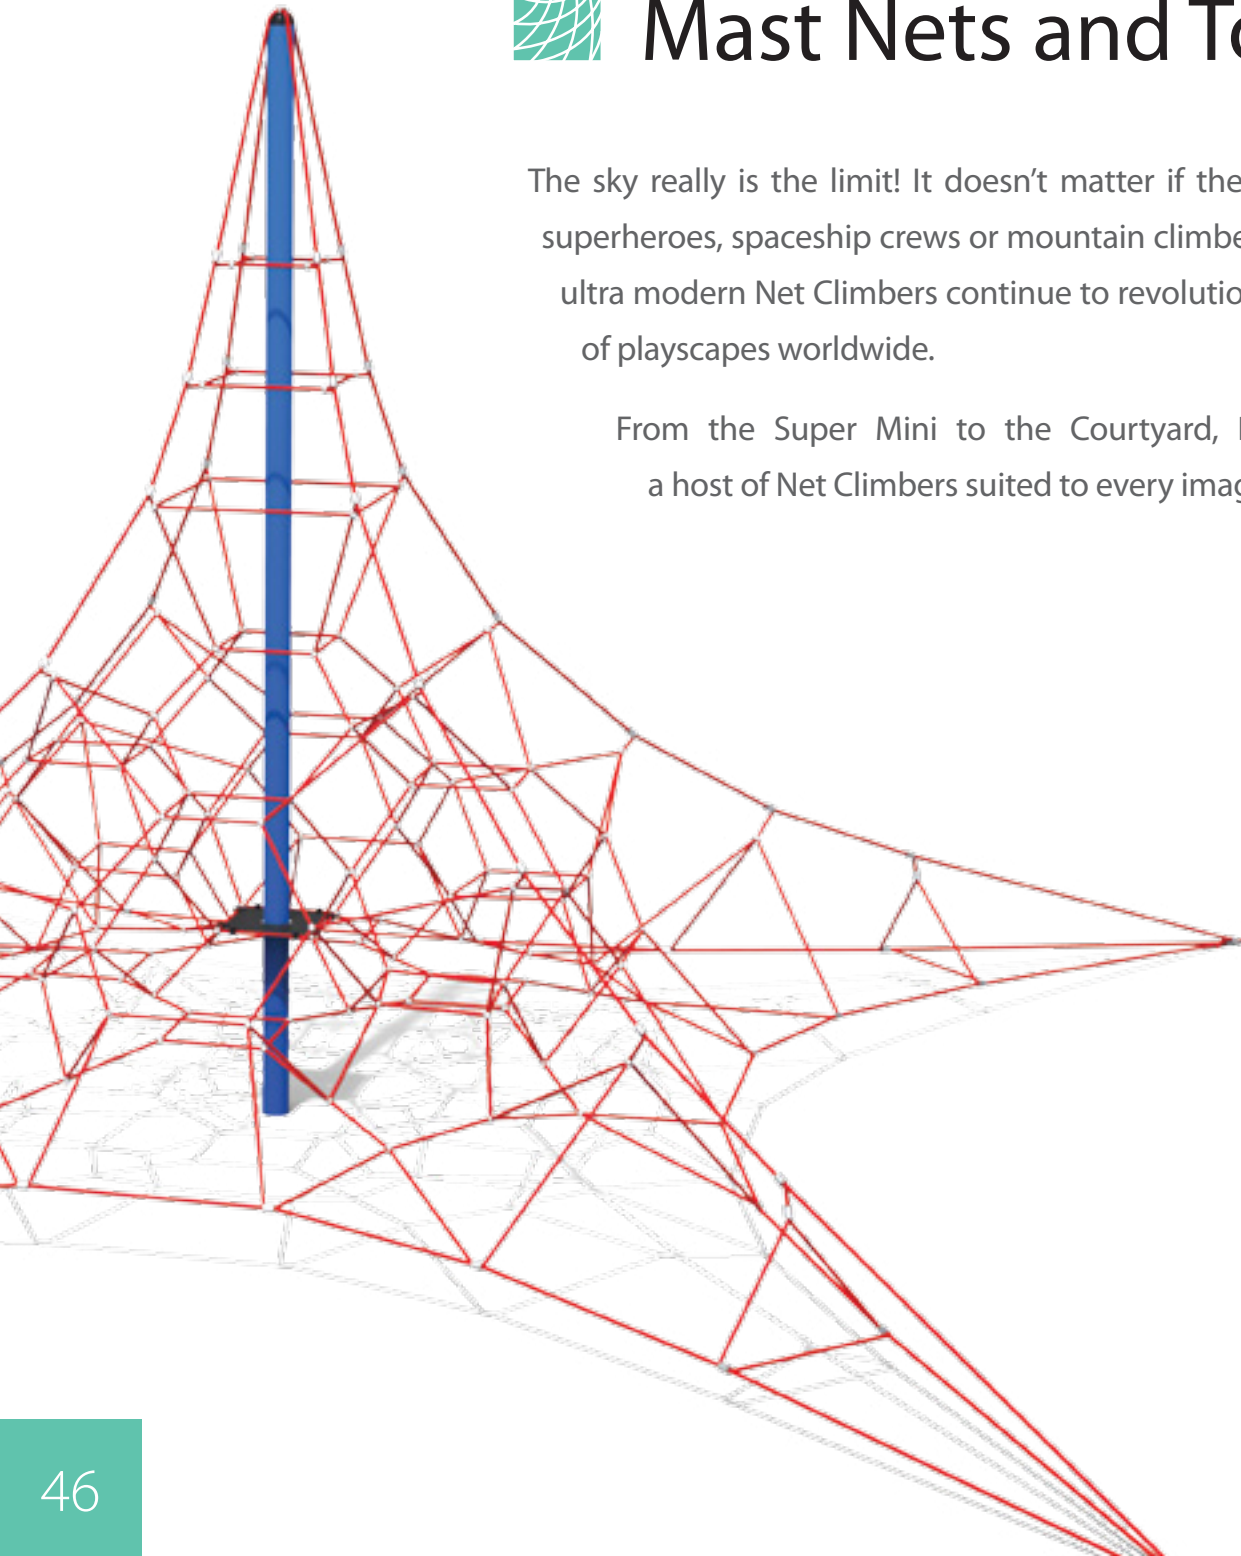

Mast Nets and Tot Nets

The sky really is the limit! It doesn't matter if the children are superheroes, spaceship crews or mountain climbers, Dynamo's ultra modern Net Climbers continue to revolutionize the look of playscapes worldwide.

From the Super Mini to the Courtyard, Dynamo has a host of Net Climbers suited to every imagination.