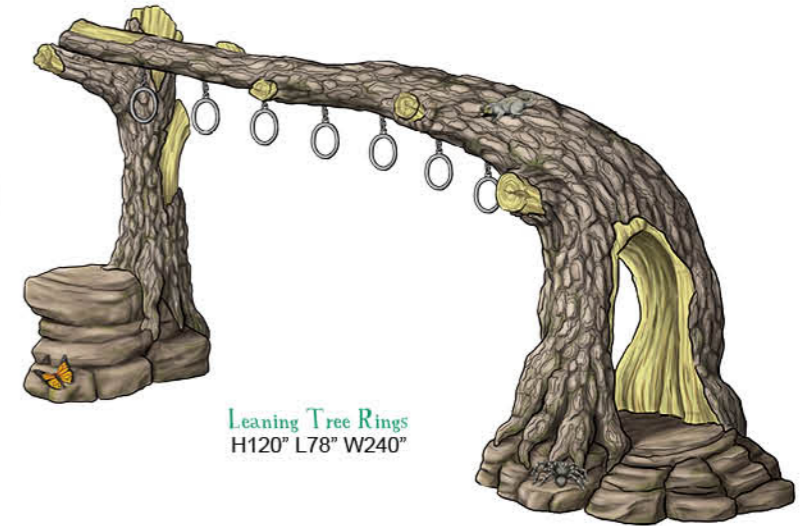

# INDIE PLAY

Select any of our wide range of themed climbing pieces to place adjacent to any playground deck - themed or traditional! No attachments mean that there's no worry about linking these climbers with your play equipment, so take your pick.

Fighter Jet  
H42" L60" W60"

Branch Beam  
H38" L38" W116"

Hollow Log  
H24" L36" W36" W72"

Half Steady Log  
H12" L24" W72"

Full Steady Log  
H12" L24" W72"

Leaning Tree Rings  
H120" L78" W240"

Split Log Beam (Modified)  
H24" L48" W96"

Honeybee Flower  
H36" L48" W48"

Beached Ship  
H60" L96" W144"

Spider Web  
H36" L109" W109"

Howling Wolf  
H87" L84" W108"

Leaning Log  
H40" L34" W90"

Fallen Steady Log  
H15" L12" W96"

\*Due to the custom nature of the product, all dimensions are approximate. Actual sizes may differ slightly.