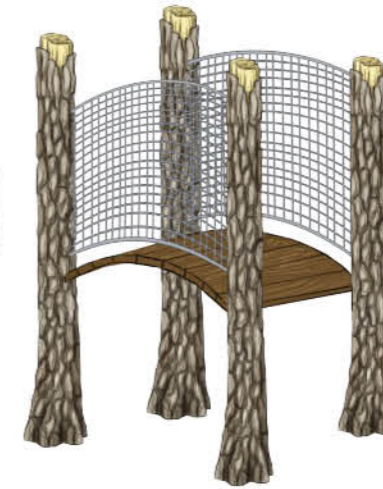

STAIRS AND BRIDGES

ADA Transfer Station

- Allows for an accessible path to elevated play features.
- Available heights: 24"-48" (.60m-1.22m)

TreeLine Stairs

- Provides easy access to and from decks of different heights.
- Available spans: 24"-48" (.60m-1.22m)

Plank Bridge

- Provides easy access to and from decks of the same height.
- Available spans: 4',6',8' (1.22m, 1.83m, 2.44m)

Inclined Bridge

- Provides easy ramped access to and from decks of different heights.
- Available spans: 4',6',8' (1.22m, 1.83m, 2.44m)

Arch Bridge

- Provides easy access to and from decks of the same or differing heights.
- Available spans: 4',6',8' (1.22m, 1.83m, 2.44m)

Sweep Bridge

- Provides easy access to and from decks of the same or differing heights.
- Available spans: 4',6',8' (1.22m, 1.83m, 2.44m)

NET AND MESH BRIDGES

Arch and Sweep Bridge Coated Mesh Rail

- Provides easy access to and from decks of the same or differing heights.
- Available spans: 4',6',8' (1.22m, 1.83m, 2.44m)

V-Cable Bridge

- Provides easy access to and from decks of the same or differing heights.
- Available spans: 24"-48" (.60m-1.22m)

Steady Bridge

- Bouncy, wobbly bridge provides a fun walk from decks of same or differing heights.
- Available spans: 4',6',8' (1.22m, 1.83m, 2.44m)

3-Sided and 4-Sided Cable Bridges

- Provides easy access to and from decks of the same or differing heights.
- Available spans: 4',6',8' (1.22m, 1.83m, 2.44m)