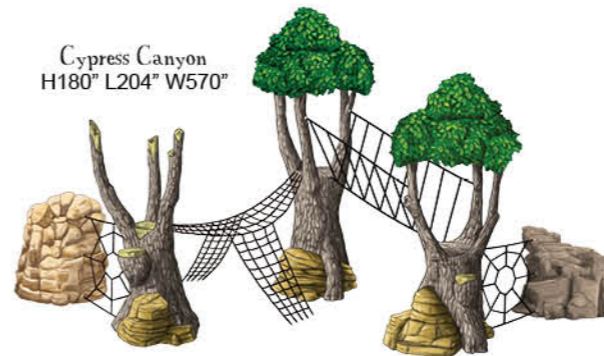

# ROCK N' ROPE

CR-216  
H48" L36" W96"

CR-217  
H48" L60" W228"

CR-218  
H42" L48" W60"

CR-219  
H48" L72" W96"

CR-220  
H42" L96" W96"

\*Due to the custom nature of the product, all dimensions are approximate. Actual sizes may differ slightly.