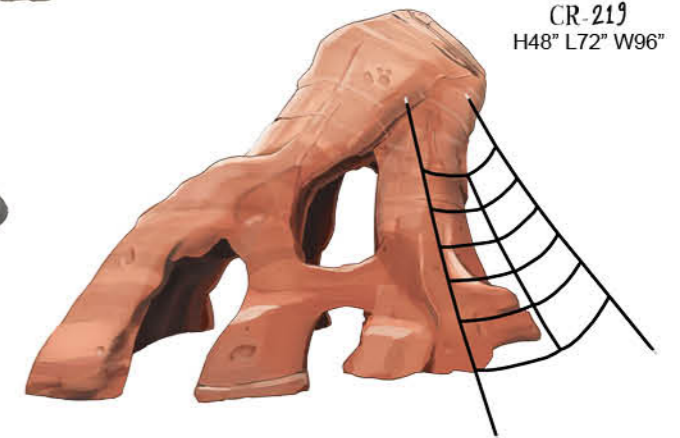

# ROCK N' ROPE

CR-216  
H48" L36" W96"

CR-217  
H48" L60" W228"

CR-218  
H42" L48" W60"

CR-219  
H48" L72" W96"

CR-220  
H42" L96" W96"

\*Due to the custom nature of the product, all dimensions are approximate. Actual sizes may differ slightly.