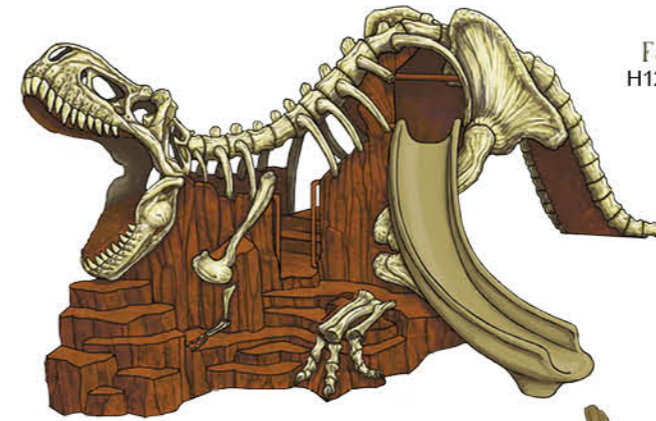

Fossil Boneyard
H126" L96" W360"