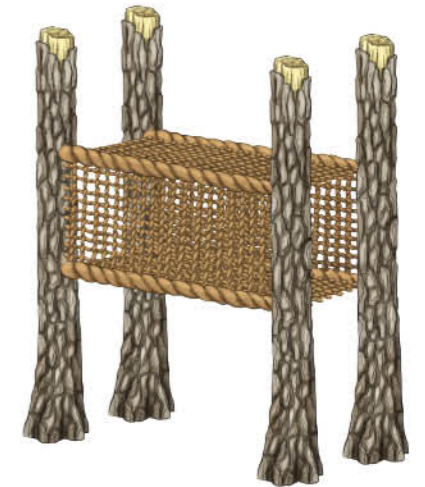

## V-Cable Bridge

- Provides easy access to and from decks of the same or differing heights.
- Available spans: 24"-48" (.60m-1.22m)

## Steady Bridge

- Bouncy, wobbly bridge provides a fun walk from decks of same or differing heights.
- Available spans: 4',6',8' (1.22m, 1.83m, 2.44m)

## 3-Sided and 4-Sided Cable Bridges

- Provides easy access to and from decks of the same or differing heights.
- Available spans: 4',6',8' (1.22m, 1.83m, 2.44m)