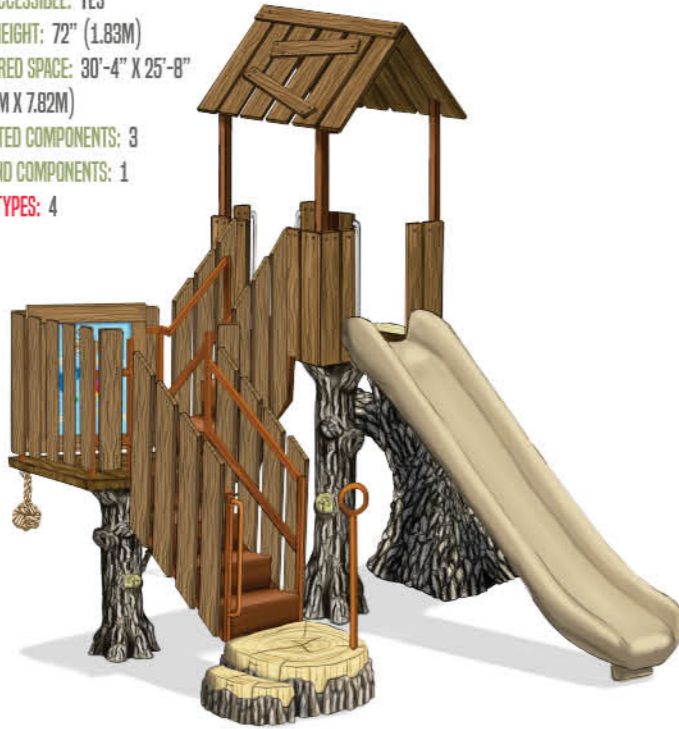

TL-134
$33,518

AGES: 5-12
ADA ACCESSIBLE: YES
FALL HEIGHT: 72" (1.83M)
REQUIRED SPACE: 30'-4" X 25'-8"
(9.23M X 7.82M)
ELEVATED COMPONENTS: 3
GROUND COMPONENTS: 1
PLAY TYPES: 4