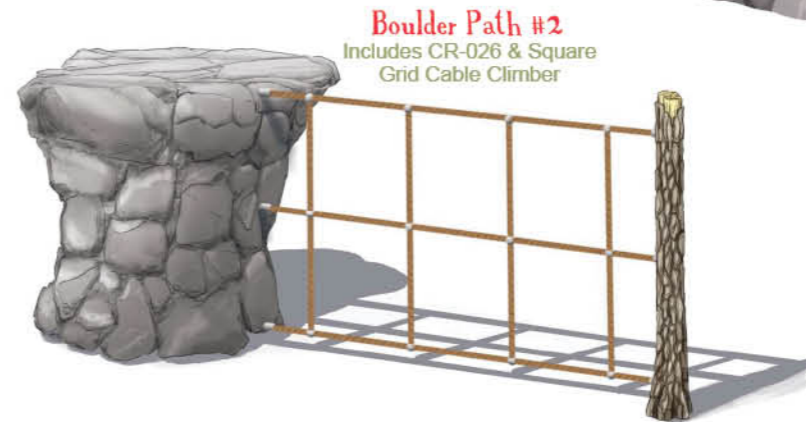

Approx H36" L10" W20"  
(.91m, .25m, .51m)

Pine Top

Approx H48" L24" W24"  
(1.22m, .61m, .61m)

Tulip Top

Approx H36" L24" W24"  
(.91m, .61m, .61m)

Boulder Path #1  
Includes CR-028 & Double  
Cable Climber