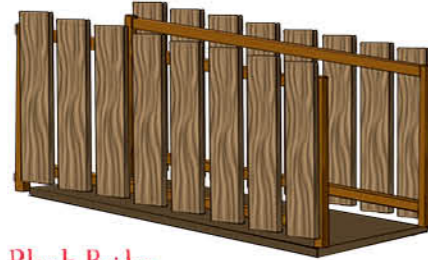

# STAIRS AND BRIDGES

## TreeLine Stairs

- Provides easy access to and from decks of different heights.
- Available spans: 24"-48" (.60m-1.22m)

## Plank Bridge

- Provides easy access to and from decks of the same height.
- Available spans: 4',6',8' (1.22m, 1.83m, 2.44m)