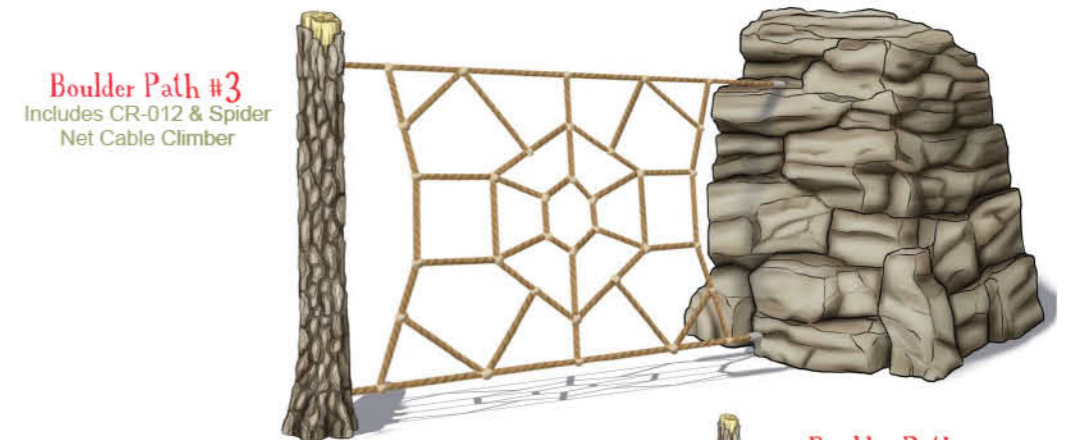

Boulder Path #4
Includes CR-011 & Switch
Net Cable Climber

Boulder Path #3
Includes CR-012 & Spider
Net Cable Climber