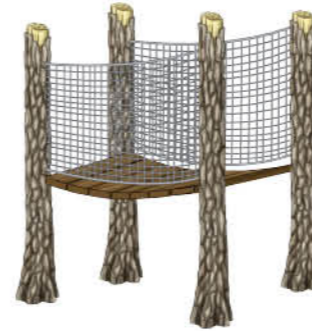

NET AND MESH BRIDGES

Arch and Sweep Bridge Coated Mesh Rail

- Provides easy access to and from decks of the same or differing heights.
- Available spans: 4',6',8' (1.22m, 1.83m, 2.44m)