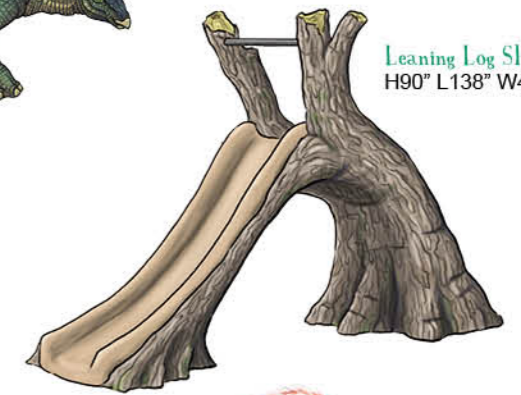

Tree Post Swings  
1 Bay: H112" L8" W140"  
2 Bay: H112" L8" W272"  
3 Bay: H112" L8" W404"

Stego Slide  
H102" L84" W216"

T-Swing Tree  
H112" L18" W120"

Dragonfly See Saw  
H48" L75" W110"

Leaning Log Slide  
H90" L138" W48"