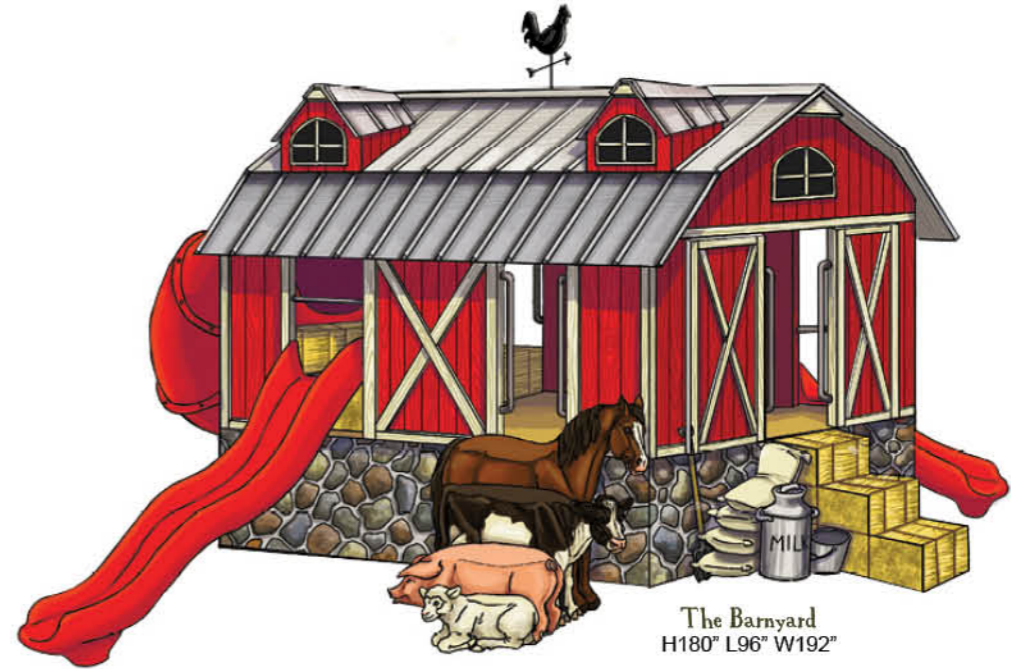

The Barnyard
H180" L96" W192"

*Due to the custom nature of the product, all dimensions are approximate. Actual sizes may differ slightly.