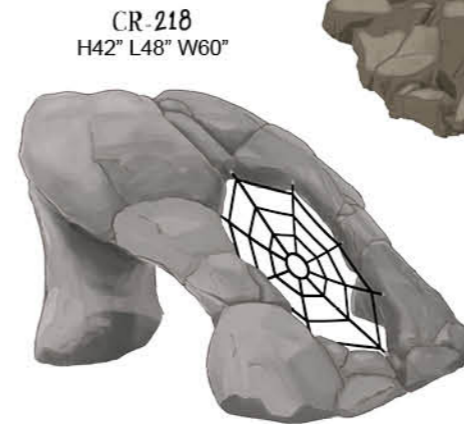

# ROCK N' ROPE

CR-216  
H48" L36" W96"

CR-217  
H48" L60" W228"

CR-218  
H42" L48" W60"

CR-219  
H48" L72" W96"

CR-220  
H42" L96" W96"

\*Due to the custom nature of the product, all dimensions are approximate. Actual sizes may differ slightly.