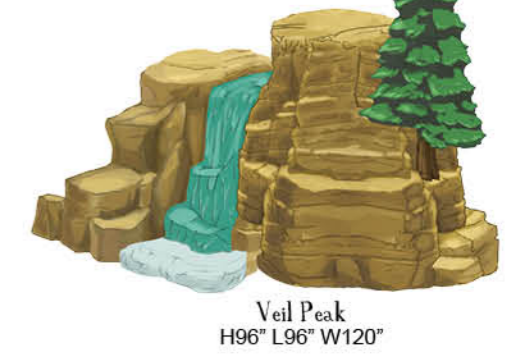

# ROCK N' ROPE

CR-216  
H48" L36" W96"

CR-217  
H48" L60" W228"

CR-218  
H42" L48" W60"

CR-219  
H48" L72" W96"

CR-220  
H42" L96" W96"

\*Due to the custom nature of the product, all dimensions are approximate. Actual sizes may differ slightly.