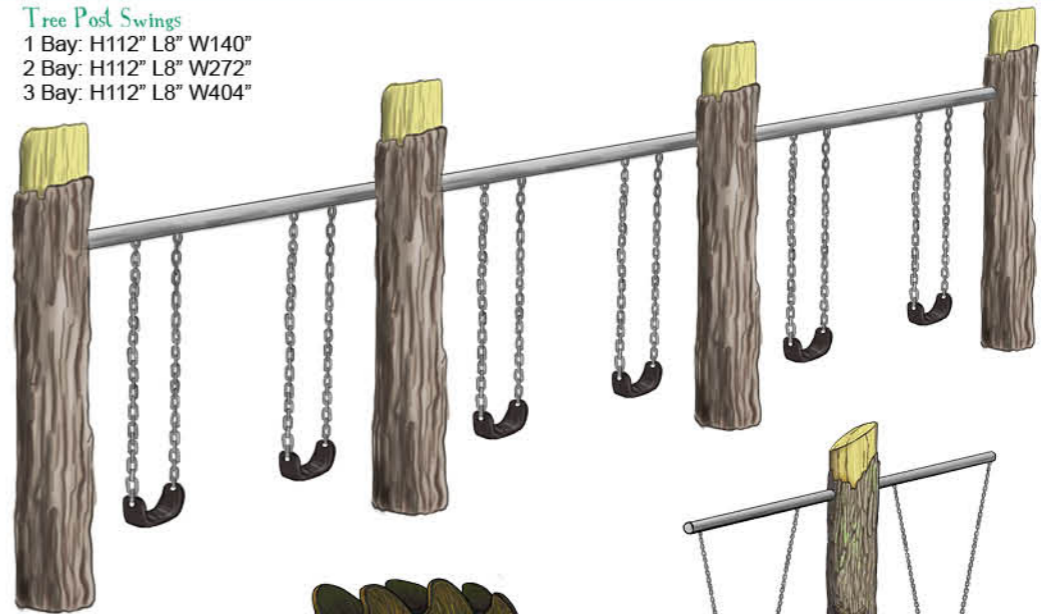

Tree Post Swings
1 Bay: H112" L8" W140"
2 Bay: H112" L8" W272"
3 Bay: H112" L8" W404"

Stego Slide
H102" L84" W216"