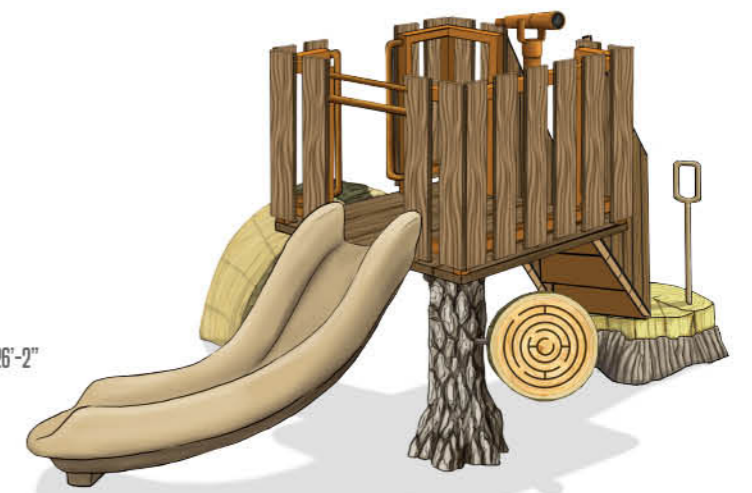

TL-115
$15,784

AGES: 2-5
ADA ACCESSIBLE: YES
FALL HEIGHT: 40" (1.02M)
REQUIRED SPACE: 19'-11" X 26'-2"
(6.06M X 7.97M)
ELEVATED COMPONENTS: 3
GROUND COMPONENTS: 2
PLAY TYPES: 5