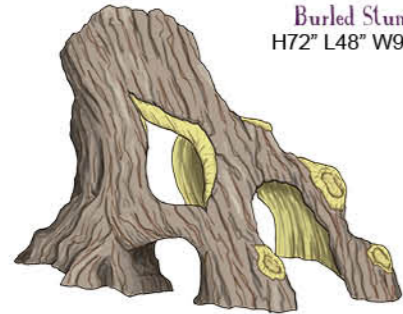

Steady Wave  
H40" L36" W120"

Tiered Wave  
H56" L48" W48"

Coral Reef  
H72" L48" W48"

Mushroom Climber  
H96" L48" W48"

Chopped Log  
H32" L24" W24"

Standing Logs  
H72" L48" W48"

Burled Stump  
H72" L48" W96"