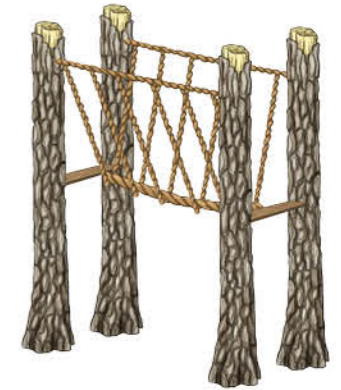

## Sweep Bridge

- Provides easy access to and from decks of the same or differing heights.
- Available spans: 4',6',8' (1.22m, 1.83m, 2.44m)

## Arch and Sweep Bridge Coated Mesh Rail

- Provides easy access to and from decks of the same or differing heights.
- Available spans: 4',6',8' (1.22m, 1.83m, 2.44m)

## V-Cable Bridge

- Provides easy access to and from decks of the same or differing heights.
- Available spans: 24"-48" (.60m-1.22m)

## Steady Bridge

- Bouncy, wobbly bridge provides a fun walk from decks of same or differing heights.
- Available spans: 4',6',8' (1.22m, 1.83m, 2.44m)