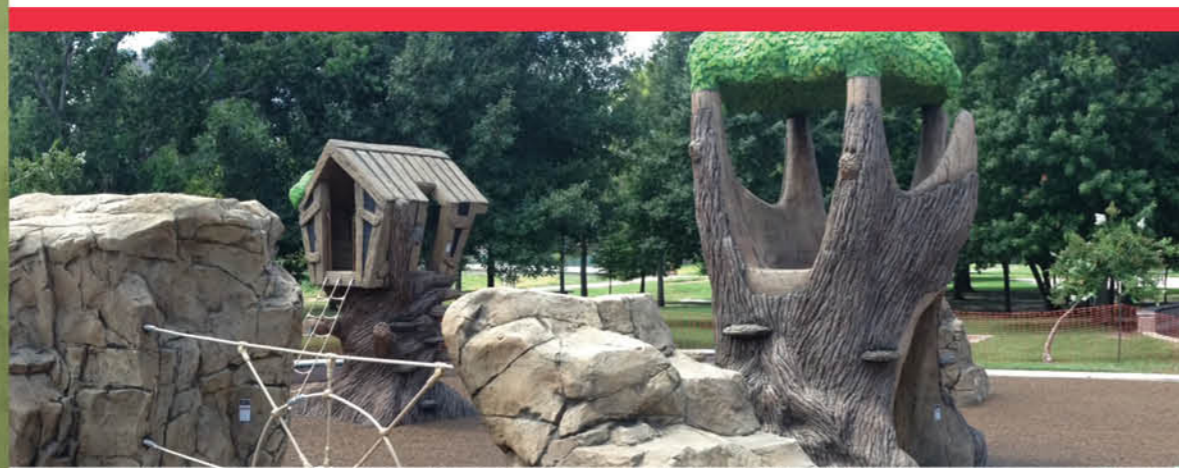

TL-131
$31,868

AGES: 5-12
ADA ACCESSIBLE: YES
FALL HEIGHT: 64" (1.63M)
REQUIRED SPACE: 39'-4" X 18'-1"
(11.99M X 5.52M)
ELEVATED COMPONENTS: 5
GROUND COMPONENTS: 2
PLAY TYPES: 5