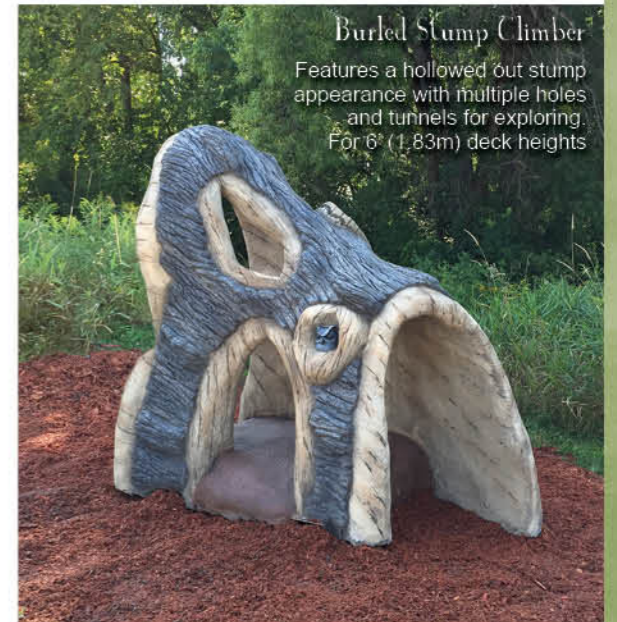

Burled Stump Climber

Features a hollowed out stump appearance with multiple holes and tunnels for exploring.
For 6' (1.83m) deck heights