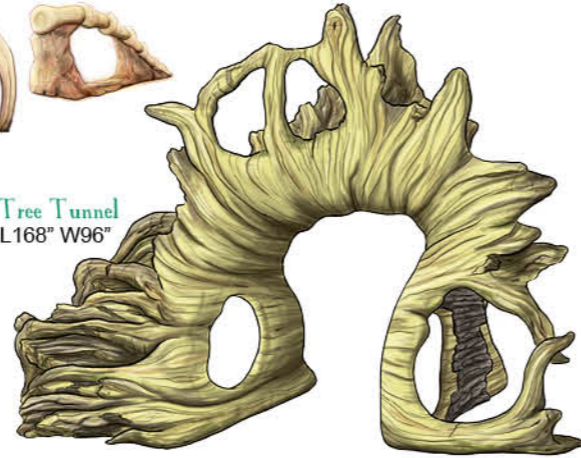

# INDIE PLAY

Select any of our wide range of themed climbing pieces to place adjacent to any playground deck - themed or traditional! No attachments mean that there's no worry about linking these climbers with your play equipment, so take your pick.

Leaf Tunnel  
H38" L36" W72"

Beaver Hill  
H72" L96" W120"

Log Tunnel  
H38" L36" W36" W72"

Fallen Branch  
H13" L36" W96"

Inclined Log Beam  
H30" L36" W96"

Dinosaur Trio  
H72" L224" W67"

Rooted Tree Tunnel  
H124" L168" W96"

Honeybee Flower  
H36" L48" W48"

Beached Ship  
H60" L96" W144"

Spider Web  
H36" L109" W109"

Howling Wolf  
H87" L84" W108"

Leaning Log  
H40" L34" W90"

Fallen Steady Log  
H15" L12" W96"

\*Due to the custom nature of the product, all dimensions are approximate. Actual sizes may differ slightly.