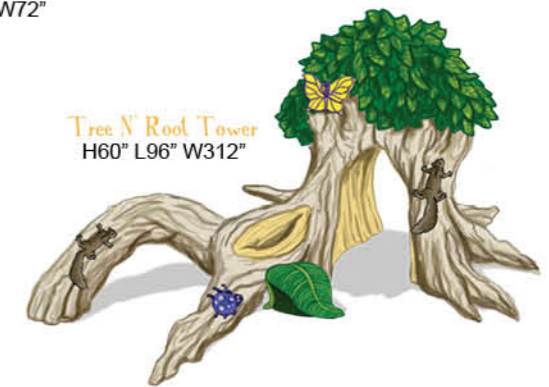

Paleo Tower
H108" L120" W72"

Tree N' Root Tower
H60" L96" W312"