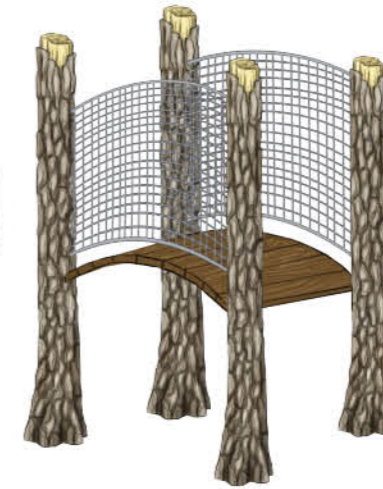

STAIRS AND BRIDGES

ADA Transfer Station

- Allows for an accessible path to elevated play features.
- Available heights: 24"-48" (.60m-1.22m)

TreeLine Stairs

- Provides easy access to and from decks of different heights.
- Available spans: 24"-48" (.60m-1.22m)

Plank Bridge

- Provides easy access to and from decks of the same height.
- Available spans: 4', 6', 8' (1.22m, 1.83m, 2.44m)

Inclined Bridge

- Provides easy ramped access to and from decks of different heights.
- Available spans: 4', 6', 8' (1.22m, 1.83m, 2.44m)

Arch Bridge

- Provides easy access to and from decks of the same or differing heights.
- Available spans: 4', 6', 8' (1.22m, 1.83m, 2.44m)

Sweep Bridge

- Provides easy access to and from decks of the same or differing heights.
- Available spans: 4', 6', 8' (1.22m, 1.83m, 2.44m)

NET AND MESH BRIDGES

Arch and Sweep Bridge Coated Mesh Rail

- Provides easy access to and from decks of the same or differing heights.
- Available spans: 4', 6', 8' (1.22m, 1.83m, 2.44m)

V-Cable Bridge

- Provides easy access to and from decks of the same or differing heights.
- Available spans: 24"-48" (.60m-1.22m)

Steady Bridge

- Bouncy, wobbly bridge provides a fun walk from decks of same or differing heights.
- Available spans: 4', 6', 8' (1.22m, 1.83m, 2.44m)

3-Sided and 4-Sided Cable Bridges

- Provides easy access to and from decks of the same or differing heights.
- Available spans: 4', 6', 8' (1.22m, 1.83m, 2.44m)