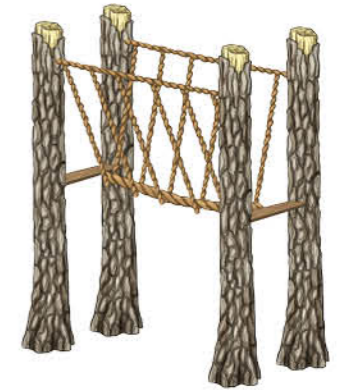

## Sweep Bridge

- Provides easy access to and from decks of the same or differing heights.
- Available spans: 4', 6', 8' (1.22m, 1.83m, 2.44m)

## Arch and Sweep Bridge Coated Mesh Rail

- Provides easy access to and from decks of the same or differing heights.
- Available spans: 4', 6', 8' (1.22m, 1.83m, 2.44m)

## V-Cable Bridge

- Provides easy access to and from decks of the same or differing heights.
- Available spans: 24"-48" (.60m-1.22m)

## Steady Bridge

- Bouncy, wobbly bridge provides a fun walk from decks of same or differing heights.
- Available spans: 4', 6', 8' (1.22m, 1.83m, 2.44m)