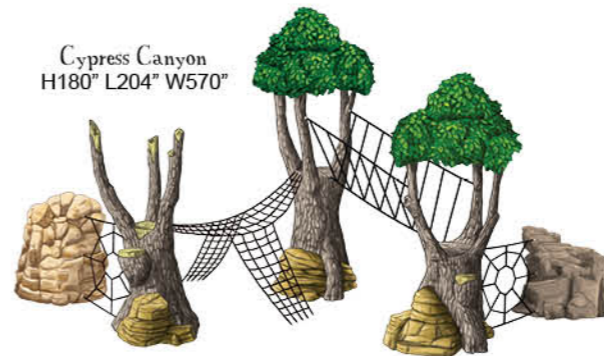

*Due to the custom nature of the product, all dimensions are approximate. Actual sizes may differ slightly.