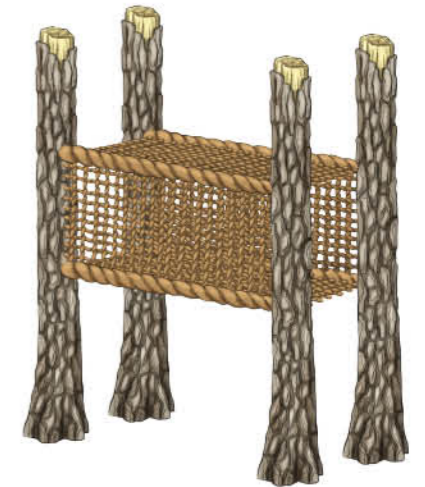

## V-Cable Bridge

- Provides easy access to and from decks of the same or differing heights.
- Available spans: 24"-48" (.60m-1.22m)

## Steady Bridge

- Bouncy, wobbly bridge provides a fun walk from decks of same or differing heights.
- Available spans: 4', 6', 8' (1.22m, 1.83m, 2.44m)

## 3-Sided and 4-Sided Cable Bridges

- Provides easy access to and from decks of the same or differing heights.
- Available spans: 4', 6', 8' (1.22m, 1.83m, 2.44m)