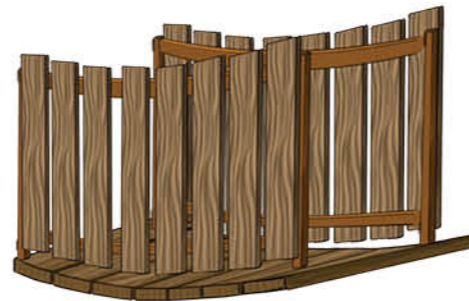

## TreeLine Stairs

- Provides easy access to and from decks of different heights.
- Available spans: 24"-48" (.60m-1.22m)

## Plank Bridge

- Provides easy access to and from decks of the same height.
- Available spans: 4', 6', 8' (1.22m, 1.83m, 2.44m)

## Inclined Bridge

- Provides easy ramped access to and from decks of different heights.
- Available spans: 4', 6', 8' (1.22m, 1.83m, 2.44m)

## Arch Bridge

- Provides easy access to and from decks of the same or differing heights.
- Available spans: 4', 6', 8' (1.22m, 1.83m, 2.44m)