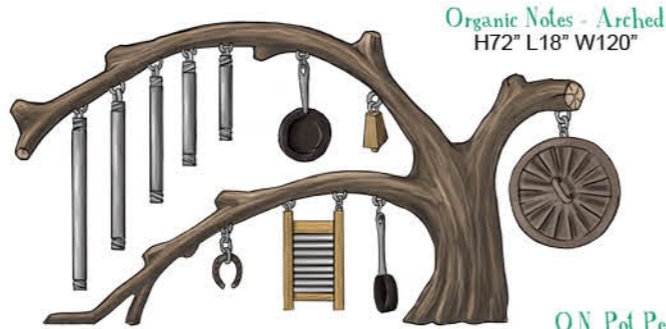

ORGANIC NOTES™ · FOSSIL FIND

RIDERS · SLIDES

Organic Notes - Arched
H72" L18" W120"

Music to Your Ears

Encourage children to make music the natural way! Using everyday objects that have musical qualities, a child's natural tendency will be to use these "organic instruments" to produce sounds and beats all their own. All the fun, with no fine tuning required!

O.N. Pot Percussion
H60" L24" W60"