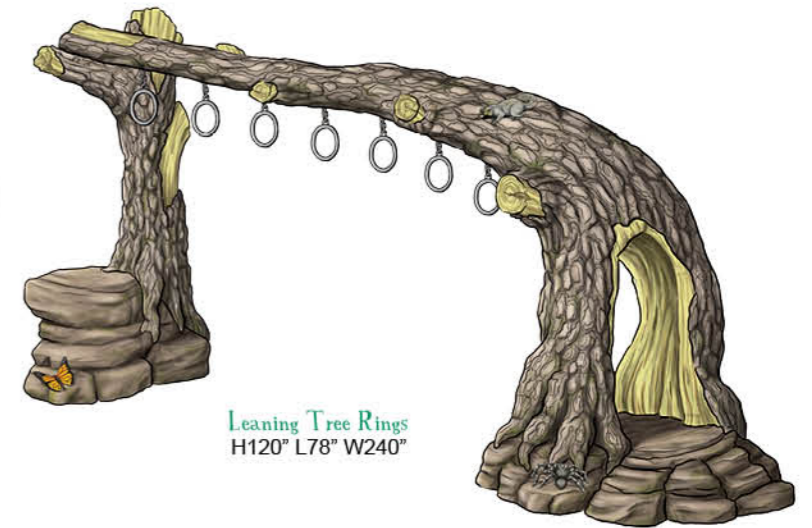

# INDIE PLAY

Select any of our wide range of themed climbing pieces to place adjacent to any playground deck - themed or traditional! No attachments mean that there's no worry about linking these climbers with your play equipment, so take your pick.

Fighter Jet  
H42" L60" W60"

Branch Beam  
H38" L38" W116"

Hollow Log  
H24" L36" W36" W72"

Half Steady Log  
H12" L24" W72"

Full Steady Log  
H12" L24" W72"

Leaning Tree Rings  
H120" L78" W240"

Split Log Beam (Modified)  
H24" L48" W96"

Honeybee Flower  
H36" L48" W48"

Beached Ship  
H60" L96" W144"

Spider Web  
H36" L109" W109"

Howling Wolf  
H87" L84" W108"

Leaning Log  
H40" L34" W90"

Fallen Steady Log  
H15" L12" W96"

\*Due to the custom nature of the product, all dimensions are approximate. Actual sizes may differ slightly.