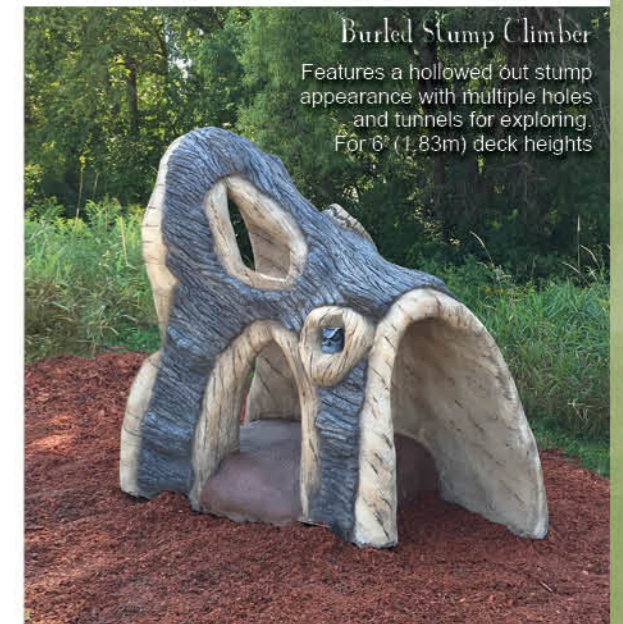

Burled Stump Climber

Features a hollowed out stump appearance with multiple holes and tunnels for exploring.
For 6' (1.83m) deck heights