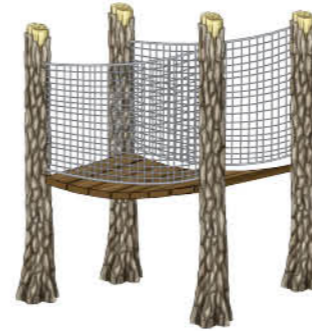

NET AND MESH BRIDGES

Arch and Sweep Bridge Coated Mesh Rail

- Provides easy access to and from decks of the same or differing heights.
- Available spans: 4', 6', 8' (1.22m, 1.83m, 2.44m)