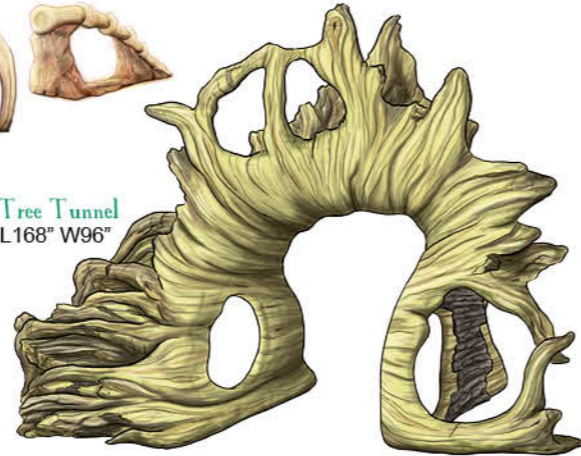

# INDIE PLAY

Select any of our wide range of themed climbing pieces to place adjacent to any playground deck - themed or traditional! No attachments mean that there's no worry about linking these climbers with your play equipment, so take your pick.

Leaf Tunnel  
H38" L36" W72"

Beaver Hill  
H72" L96" W120"

Log Tunnel  
H38" L36" W36" W72"

Fallen Branch  
H13" L36" W96"

Inclined Log Beam  
H30" L36" W96"

Dinosaur Trio  
H72" L224" W67"

Rooted Tree Tunnel  
H124" L168" W96"