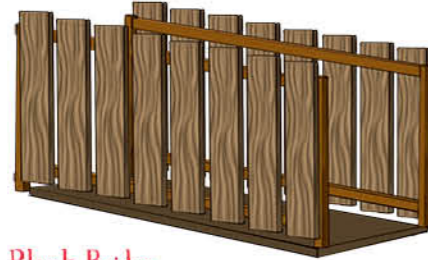

# STAIRS AND BRIDGES

## TreeLine Stairs

- Provides easy access to and from decks of different heights.
- Available spans: 24"-48" (.60m-1.22m)

## Plank Bridge

- Provides easy access to and from decks of the same height.
- Available spans: 4', 6', 8' (1.22m, 1.83m, 2.44m)