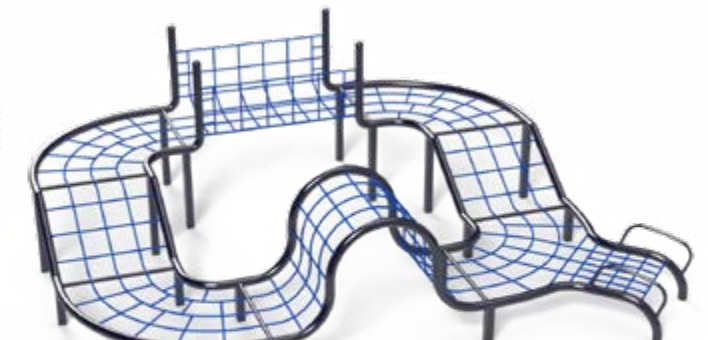

15' Ascend Peak Max
 Model: RC-804SR
 Use Zone: 31' x 31'
 Fall Height: 7'
 Ages: 5-12

14' Ascend Peak
 Ages: 5-12

13' Peak
 Model: RC-802-1SR
 Use Zone: 24' 2" x 24' 2"
 Fall Height: 7'
14' Peak
 Model: RC-802SR
 Use Zone: 25' 9" x 25' 9"
 Fall Height: 8'

18' Ascend Peak Max
 Model: RC-805SR
 Use Zone: 29' 2" x 29' 2"
 Fall Height: 6'
 Ages: 5-12

Ascend Tall Wave Track
 Model: RC-R001SR
 Use Zone: 53' 1" x 40' 10"
 Fall Height: 7'
 Ages: 5-12

Ascend Low Wave Track
 Model: RC-M006SR
 Use Zone: 41' 7" x 34' 10"
 Fall Height: 5'
 Ages: 5-12

Ascend Tall Loop Track
 Model: RC-R003SR
 Use Zone: 40' 10" x 40' 10"
 Fall Height: 8'
 Ages: 5-12

Ascend Low Loop Track
 Model: RC-M001SR
 Use Zone: 31' 3" x 28' 1"
 Fall Height: 5'
 Ages: 5-12

Color Options