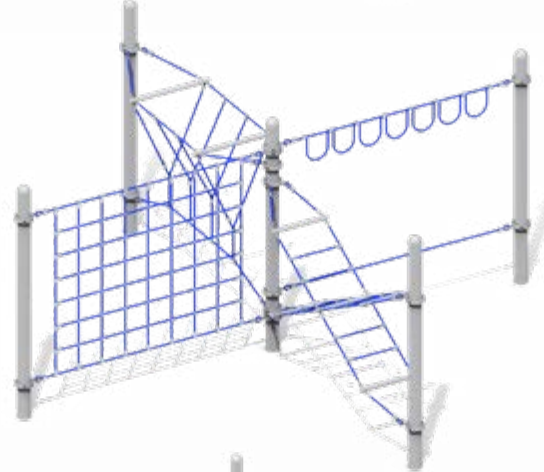

Model: RC-SM03SR
Use Zone: 32' 10" x 32' 10"
Fall Height: 5'

Ascend Quest Courses

Ascend Quest 5 Course

Model: RC-A005SR
Use Zone: 70' 8" x 53' 10"
Fall Height: 7'
Ages: 5-12

Ascend Quest 7 Course

Model: RC-A007SR
Use Zone: 26' 8" x 26' 8"
Fall Height: 7'
Ages: 5-12