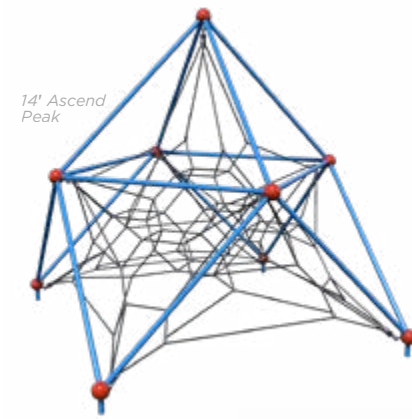

Ascend Dual Rope Bridge
 Model: RC-7002HSR
 Use Zone: 32' 2" x 15' 5"
 Fall Height: 6'
 Ages: 5-12

Ascend Triple Rope Bridge
 Model: RC-7003HSR
 Use Zone: 42' x 15' 5"
 Fall Height: 6'
 Ages: 5-12

Ascend Peaks & Tracks

15' Ascend Peak Max
 Model: RC-804SR
 Use Zone: 31' x 31'
 Fall Height: 7'
 Ages: 5-12

14' Ascend Peak
 Ages: 5-12

13' Peak
 Model: RC-802-1SR
 Use Zone: 24' 2" x 24' 2"
 Fall Height: 7'
14' Peak
 Model: RC-802SR
 Use Zone: 25' 9" x 25' 9"
 Fall Height: 8'