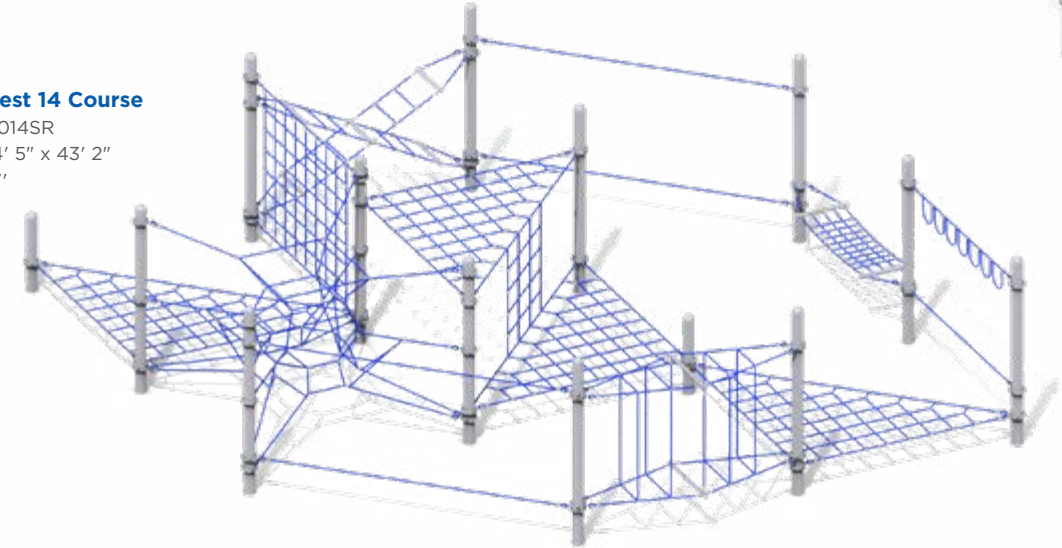

Model: RC-SM03SR
Use Zone: 32' 10" x 32' 10"
Fall Height: 5'

Ascend Quest Courses

Ascend Quest 5 Course

Model: RC-A005SR
Use Zone: 70' 8" x 53' 10"
Fall Height: 7'
Ages: 5-12

Ascend Quest 7 Course

Model: RC-A007SR
Use Zone: 26' 8" x 26' 8"
Fall Height: 7'
Ages: 5-12

Ascend Quest 8 Course

Model: RC-A008SR
Use Zone: 34' 7" x 32' 5"
Fall Height: 7'
Ages: 5-12

Ascend Quest 9 Course

Model: RC-A009SR
Use Zone: 44' 5" x 42' 3"
Fall Height: 7'
Ages: 5-12

Ascend Quest Courses

Ascend Quest 11 Course

Model: RC-A011SR
Use Zone: 70' 8" x 53' 10"
Fall Height: 7'
Ages: 5-12

Ascend Quest 14 Course

Model: RC-A014SR
Use Zone: 44' 5" x 43' 2"
Fall Height: 7'
Ages: 5-12

Ascend Quest 15 Course

Model: RC-A015SR
Use Zone: 56' 2" x 39' 4"
Fall Height: 7'
Ages: 5-12

Ascend Treeforts & Overlooks

Ascend Dual Treefort
 Model: RC-NTS2001
 Use Zone: 38' 5" x 36' 9"
 Fall Height: 7'
 Ages: 5-12

Ascend Treefort
 Model: RC-NTS1002
 Use Zone: 35' 10" x 29' 7"
 Fall Height: 7'
 Ages: 5-12