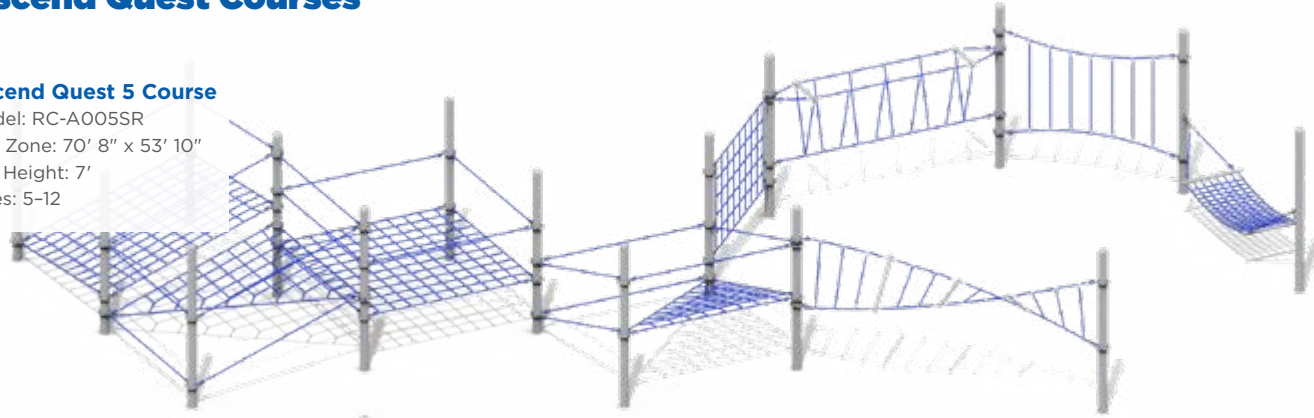

15' Tower

Model: RC-102-ISR
Use Zone: 37' 6" x 37' 6"
Fall Height: 7'

19' Tower

Model: RC-102SR
Use Zone: 44' 6" x 44' 6"
Fall Height: 7'

25' Tower

Model: RC-103SR
Use Zone: 52' 2" x 52' 2"
Fall Height: 7'

10' Conquer Max

Ascend Conquer

Ages: 5-12

9' Conquer

Model: RC-SM02SR
Use Zone: 26' 5" x 26' 5"
Fall Height: 5'

10' Conquer

Model: RC-SM01SR
Use Zone: 26' 7" x 24' 7"
Fall Height: 6'

10' Conquer Max

Model: RC-SM03SR
Use Zone: 32' 10" x 32' 10"
Fall Height: 5'

Ascend Quest Courses

Ascend Quest 5 Course

Model: RC-A005SR
Use Zone: 70' 8" x 53' 10"
Fall Height: 7'
Ages: 5-12

Ascend Quest 7 Course

Model: RC-A007SR
Use Zone: 26' 8" x 26' 8"
Fall Height: 7'
Ages: 5-12