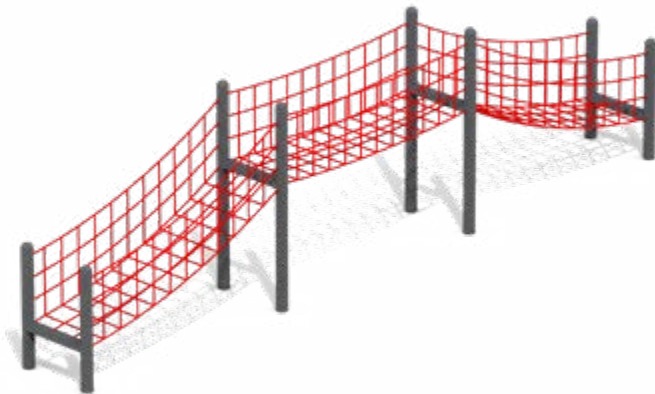

Ascend Ropes

Ascend Triple Rope
 Model: RC-RW1003SR
 Use Zone: 27' 9" x 25' 10"
 Fall Height: 2'
 Ages: 5-12

Ascend Single Rope
 Model: RC-RW1001SR
 Use Zone: 26' 8" x 13' 6"
 Fall Height: 2'
 Ages: 5-12

Ascend Quad Rope
 Model: RC-RW1002SR
 Use Zone: 34' 5" x 20' 6"
 Fall Height: 2'
 Ages: 5-12

Ascend Hammock
 Model: RC-U001-1SR
 Use Zone: 25' 7" x 15' 6"
 Fall Height: 3'
 Ages: 5-12

Ascend Rope Bridge
 Model: RC-7001HSR
 Use Zone: 22' 4" x 15' 5"
 Fall Height: 3'
 Ages: 5-12

Ascend Dual Rope Bridge
 Model: RC-7002HSR
 Use Zone: 32' 2" x 15' 5"
 Fall Height: 6'
 Ages: 5-12

Ascend Triple Rope Bridge
 Model: RC-7003HSR
 Use Zone: 42' x 15' 5"
 Fall Height: 6'
 Ages: 5-12

Ascend Peaks & Tracks