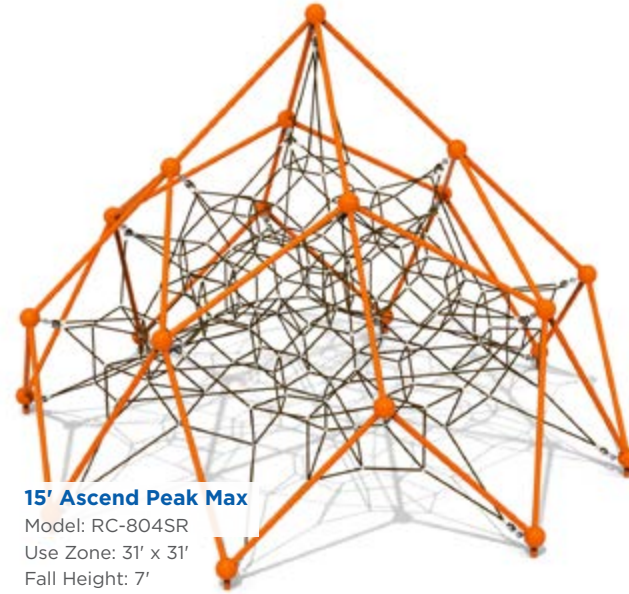

Ascend Peaks & Tracks

15' Ascend Peak Max
Model: RC-804SR
Use Zone: 31' x 31'
Fall Height: 7'
Ages: 5-12