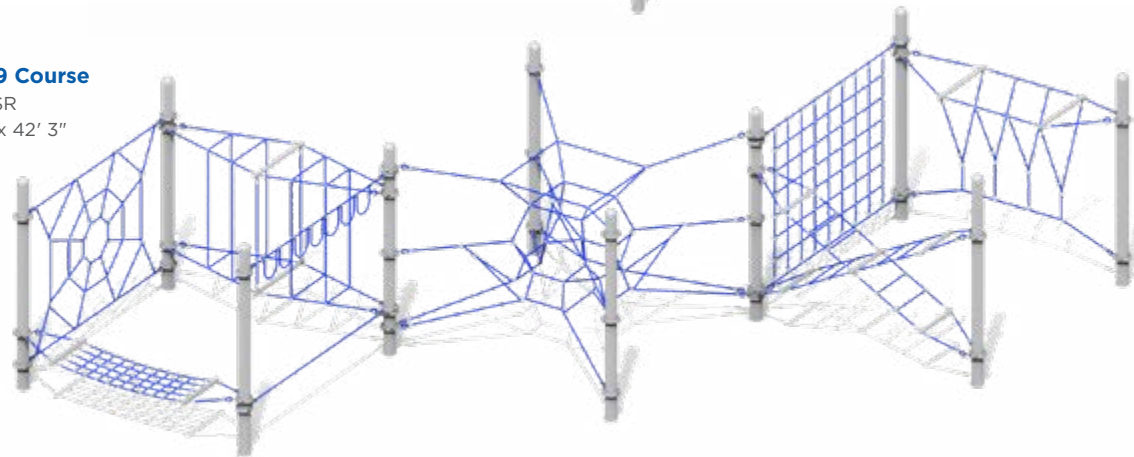

Model: RC-SM03SR
Use Zone: 32' 10" x 32' 10"
Fall Height: 5'

Ascend Quest Courses

Ascend Quest 5 Course

Model: RC-A005SR
Use Zone: 70' 8" x 53' 10"
Fall Height: 7'
Ages: 5-12

Ascend Quest 7 Course

Model: RC-A007SR
Use Zone: 26' 8" x 26' 8"
Fall Height: 7'
Ages: 5-12

Ascend Quest 8 Course

Model: RC-A008SR
Use Zone: 34' 7" x 32' 5"
Fall Height: 7'
Ages: 5-12

Ascend Quest 9 Course

Model: RC-A009SR
Use Zone: 44' 5" x 42' 3"
Fall Height: 7'
Ages: 5-12

Ascend Quest Courses