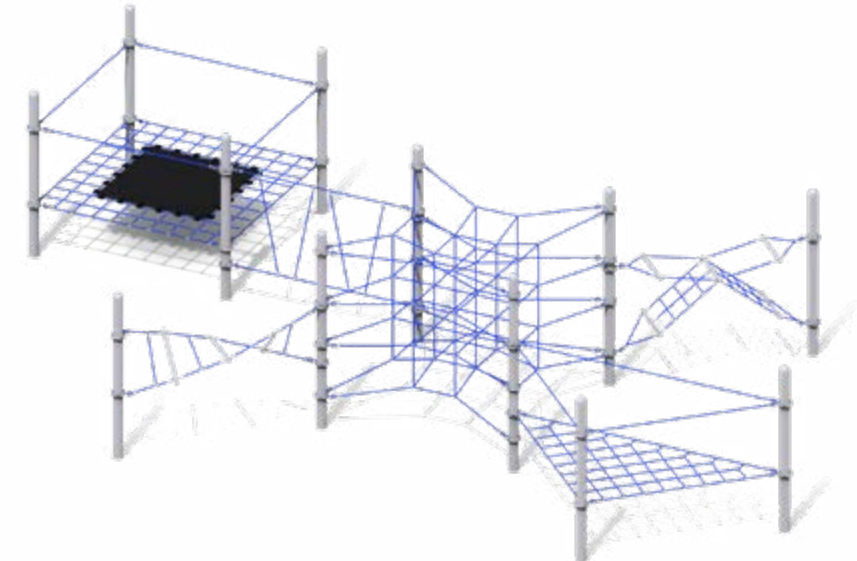

Ascend Quest 11 Course

Model: RC-A011SR
Use Zone: 70' 8" x 53' 10"
Fall Height: 7'
Ages: 5-12

Ascend Quest 14 Course

Model: RC-A014SR
Use Zone: 44' 5" x 43' 2"
Fall Height: 7'
Ages: 5-12

Ascend Quest 15 Course

Model: RC-A015SR
Use Zone: 56' 2" x 39' 4"
Fall Height: 7'
Ages: 5-12

Ascend Treeforts & Overlooks

Ascend Dual Treefort
 Model: RC-NTS2001
 Use Zone: 38' 5" x 36' 9"
 Fall Height: 7'
 Ages: 5-12

Ascend Treefort
 Model: RC-NTS1002
 Use Zone: 35' 10" x 29' 7"
 Fall Height: 7'
 Ages: 5-12

Ascend Overlook
 Ages: 5-12
With Slide
 Model: RC-SH102SR
 Fall Height: 7'
 Use Zone: 38' 7" x 27' 4"
Without Slide
 Model: RC-SH101SR
 Fall Height: 5'
 Use Zone: 22' 10" x 22' 10"

Ascend Overlook Max
 Model: RC-104SH-S1SR
 Use Zone: 54' 6" x 40' 10"
 Fall Height: 7'
 Ages: 5-12