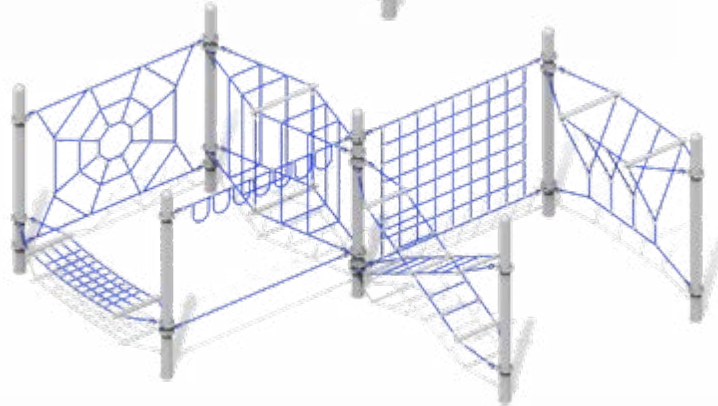

15' Tower

Model: RC-102-ISR
Use Zone: 37' 6" x 37' 6"
Fall Height: 7'

19' Tower

Model: RC-102SR
Use Zone: 44' 6" x 44' 6"
Fall Height: 7'

25' Tower

Model: RC-103SR
Use Zone: 52' 2" x 52' 2"
Fall Height: 7'

Model: RC-SM03SR
Use Zone: 32' 10" x 32' 10"
Fall Height: 5'

Ascend Quest Courses

Ascend Quest 5 Course

Model: RC-A005SR
Use Zone: 70' 8" x 53' 10"
Fall Height: 7'
Ages: 5-12

Ascend Quest 7 Course

Model: RC-A007SR
Use Zone: 26' 8" x 26' 8"
Fall Height: 7'
Ages: 5-12

Ascend Quest 8 Course

Model: RC-A008SR
Use Zone: 34' 7" x 32' 5"
Fall Height: 7'
Ages: 5-12

Ascend Quest 9 Course

Model: RC-A009SR
Use Zone: 44' 5" x 42' 3"
Fall Height: 7'
Ages: 5-12

Ascend Quest Courses