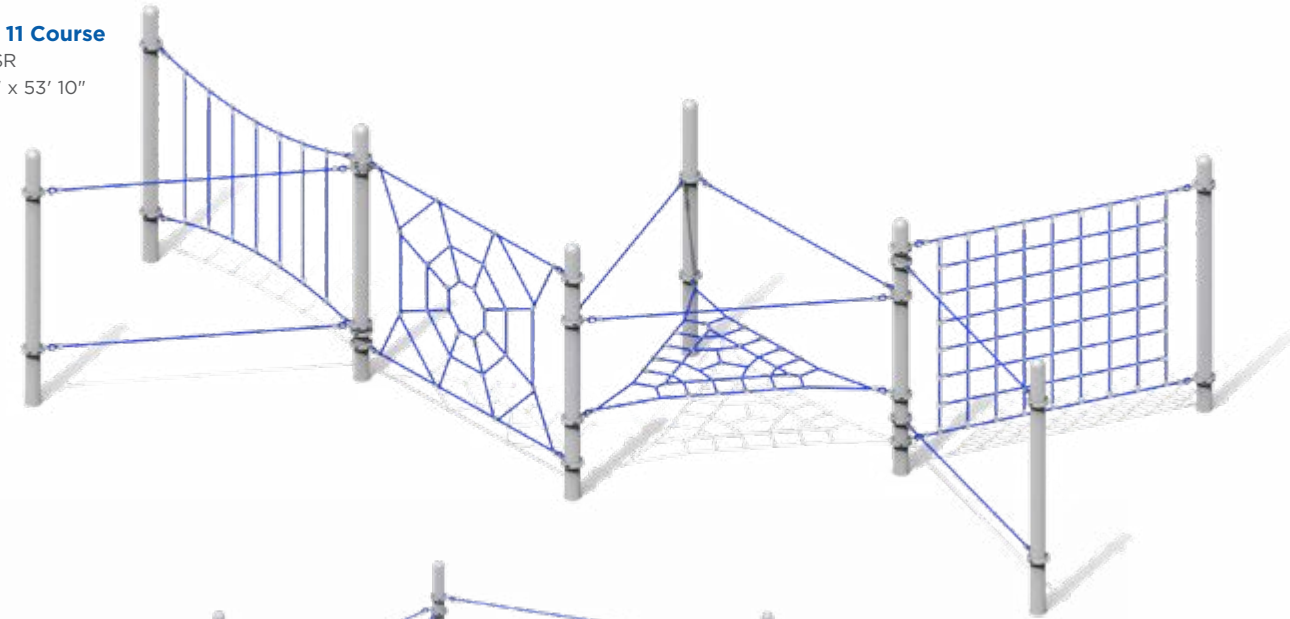

Model: RC-SM03SR
Use Zone: 32' 10" x 32' 10"
Fall Height: 5'

Ascend Quest Courses

Ascend Quest 5 Course

Model: RC-A005SR
Use Zone: 70' 8" x 53' 10"
Fall Height: 7'
Ages: 5-12

Ascend Quest 7 Course

Model: RC-A007SR
Use Zone: 26' 8" x 26' 8"
Fall Height: 7'
Ages: 5-12

Ascend Quest 8 Course

Model: RC-A008SR
Use Zone: 34' 7" x 32' 5"
Fall Height: 7'
Ages: 5-12

Ascend Quest 9 Course

Model: RC-A009SR
Use Zone: 44' 5" x 42' 3"
Fall Height: 7'
Ages: 5-12

Ascend Quest Courses

Ascend Quest 11 Course

Model: RC-A011SR
Use Zone: 70' 8" x 53' 10"
Fall Height: 7'
Ages: 5-12

Ascend Quest 14 Course

Model: RC-A014SR
Use Zone: 44' 5" x 43' 2"
Fall Height: 7'
Ages: 5-12

Ascend Quest 15 Course

Model: RC-A015SR
Use Zone: 56' 2" x 39' 4"
Fall Height: 7'
Ages: 5-12

Ascend Treeforts & Overlooks

Ascend Dual Treefort
 Model: RC-NTS2001
 Use Zone: 38' 5" x 36' 9"
 Fall Height: 7'
 Ages: 5-12

Ascend Treefort
 Model: RC-NTS1002
 Use Zone: 35' 10" x 29' 7"
 Fall Height: 7'
 Ages: 5-12