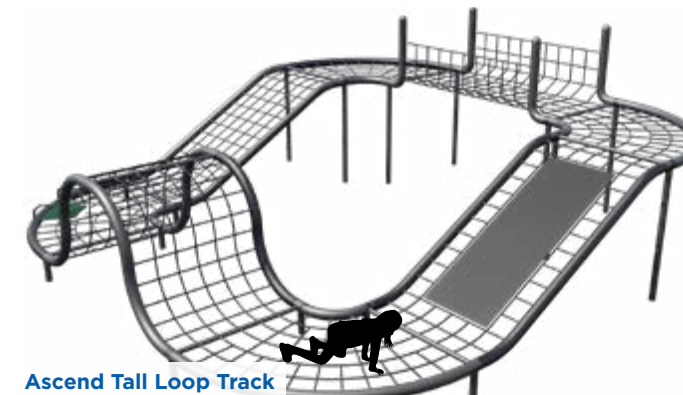

Ascend Dual Rope Bridge
 Model: RC-7002HSR
 Use Zone: 32' 2" x 15' 5"
 Fall Height: 6'
 Ages: 5-12

Ascend Triple Rope Bridge
 Model: RC-7003HSR
 Use Zone: 42' x 15' 5"
 Fall Height: 6'
 Ages: 5-12

Ascend Peaks & Tracks

15' Ascend Peak Max
 Model: RC-804SR
 Use Zone: 31' x 31'
 Fall Height: 7'
 Ages: 5-12

14' Ascend Peak
 Ages: 5-12

13' Peak
 Model: RC-802-1SR
 Use Zone: 24' 2" x 24' 2"
 Fall Height: 7'
14' Peak
 Model: RC-802SR
 Use Zone: 25' 9" x 25' 9"
 Fall Height: 8'

18' Ascend Peak Max
 Model: RC-805SR
 Use Zone: 29' 2" x 29' 2"
 Fall Height: 6'
 Ages: 5-12

Ascend Tall Wave Track
 Model: RC-R001SR
 Use Zone: 53' 1" x 40' 10"
 Fall Height: 7'
 Ages: 5-12

Ascend Low Wave Track
 Model: RC-M006SR
 Use Zone: 41' 7" x 34' 10"
 Fall Height: 5'
 Ages: 5-12