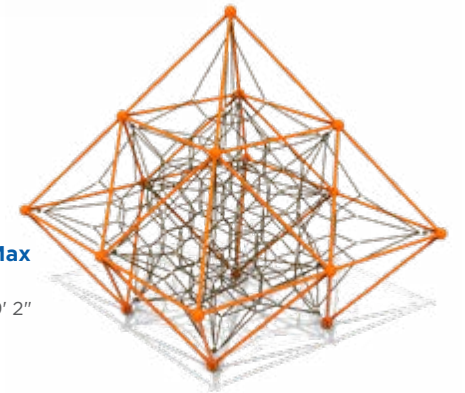

Ascend Dual Rope Bridge
 Model: RC-7002HSR
 Use Zone: 32' 2" x 15' 5"
 Fall Height: 6'
 Ages: 5-12

Ascend Triple Rope Bridge
 Model: RC-7003HSR
 Use Zone: 42' x 15' 5"
 Fall Height: 6'
 Ages: 5-12

Ascend Peaks & Tracks

15' Ascend Peak Max
 Model: RC-804SR
 Use Zone: 31' x 31'
 Fall Height: 7'
 Ages: 5-12

14' Ascend Peak
 Ages: 5-12

13' Peak
 Model: RC-802-1SR
 Use Zone: 24' 2" x 24' 2"
 Fall Height: 7'
14' Peak
 Model: RC-802SR
 Use Zone: 25' 9" x 25' 9"
 Fall Height: 8'