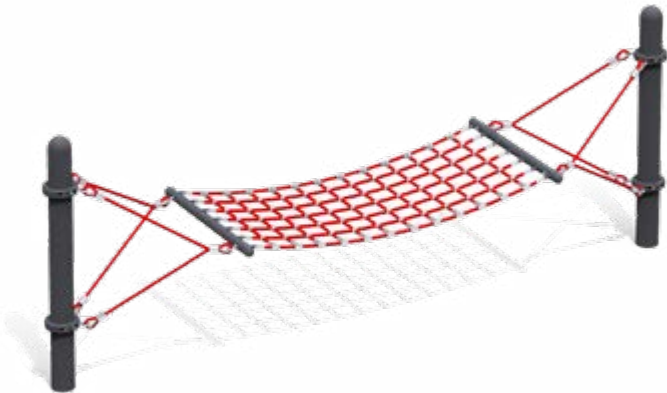

Ascend Ropes

Ascend Triple Rope
 Model: RC-RW1003SR
 Use Zone: 27' 9" x 25' 10"
 Fall Height: 2'
 Ages: 5-12

Ascend Single Rope
 Model: RC-RW1001SR
 Use Zone: 26' 8" x 13' 6"
 Fall Height: 2'
 Ages: 5-12

Ascend Quad Rope
 Model: RC-RW1002SR
 Use Zone: 34' 5" x 20' 6"
 Fall Height: 2'
 Ages: 5-12

Ascend Hammock
 Model: RC-U001-1SR
 Use Zone: 25' 7" x 15' 6"
 Fall Height: 3'
 Ages: 5-12

Ascend Rope Bridge
 Model: RC-7001HSR
 Use Zone: 22' 4" x 15' 5"
 Fall Height: 3'
 Ages: 5-12