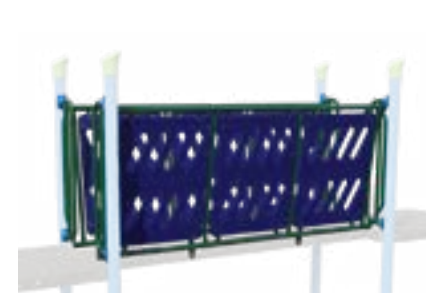

Funnel Bridge with HDPE Barriers
Ages: 2-12
Decks: 2' to 8' Heights
Length: 8'