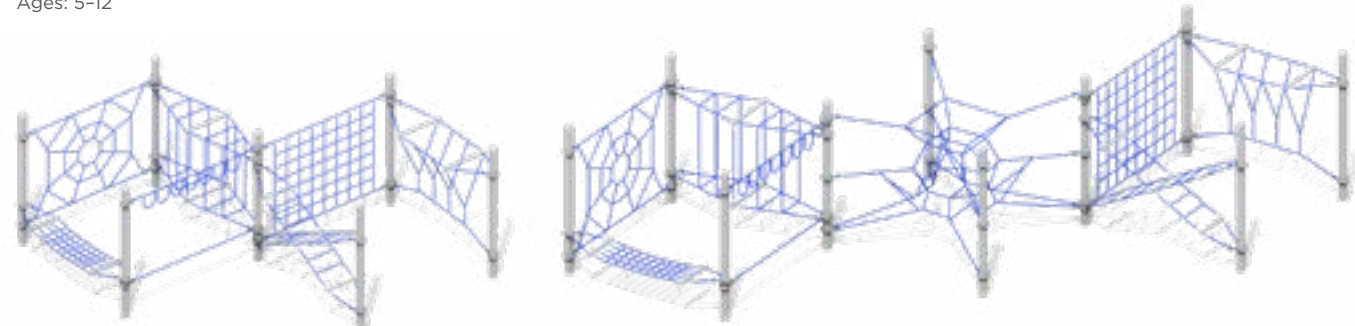

Ascend Quest 8 Course
Model: RC-A008SR
Use Zone: 34' 7" x 32' 5"
Fall Height: 7'
Ages: 5-12

Ascend Quest 9 Course
Model: RC-A009SR
Use Zone: 44' 5" x 42' 3"
Fall Height: 7'
Ages: 5-12