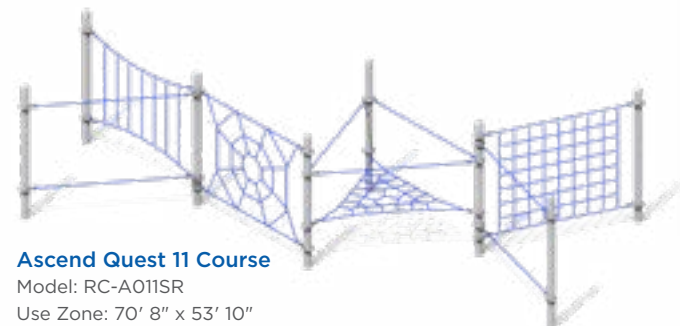

Ascend Quest 14 Course
Model: RC-A014SR
Use Zone: 44' 5" x 43' 2"
Fall Height: 7'
Ages: 5-12

Ascend Quest 11 Course
Model: RC-A011SR
Use Zone: 70' 8" x 53' 10"
Fall Height: 7'
Ages: 5-12