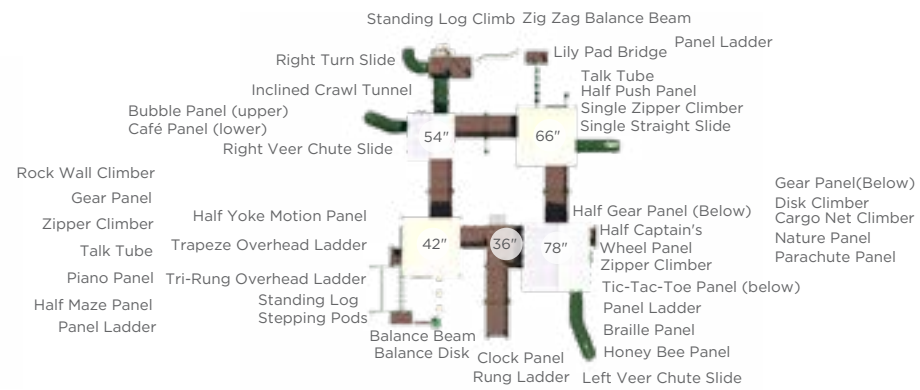

Play Structure Overhead Views

RFX-30055-R2

Page 39