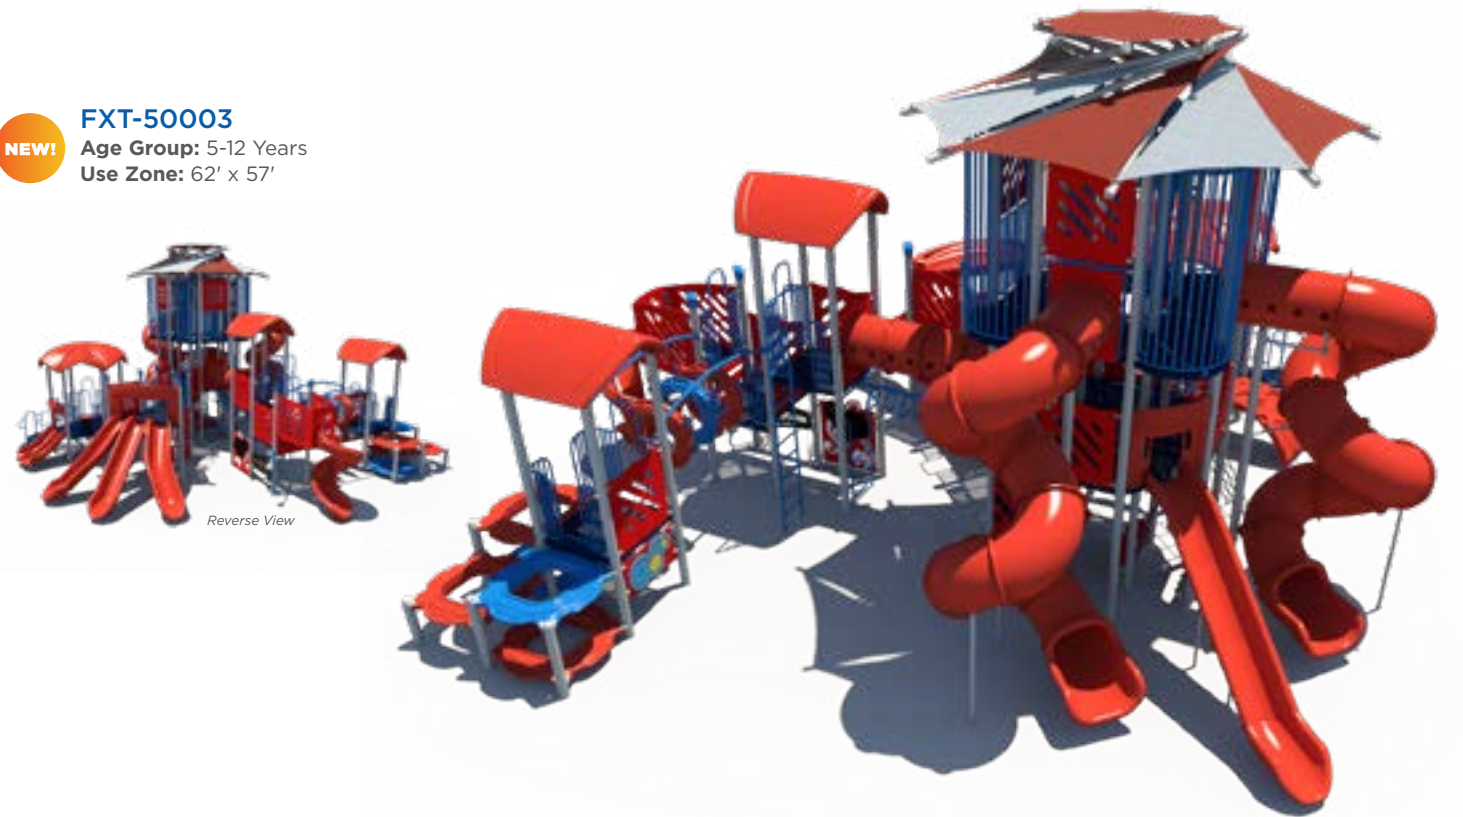

NEW! **FXT-50003**
Age Group: 5-12 Years
Use Zone: 62' x 57'

Reverse View

Want to see an overhead view?
See page 148.

MODEL	AGES	CAPACITY	SIZE	USE ZONE	FALL HEIGHT	EST. TIMBER COUNT	ADA
FXT-50002	5-12	115	43' x 34'	58' x 47'	10'	48	Yes
FXT-50000	5-12	82	41' x 33'	56' x 46'	14'	46	Yes
FXT-50003	5-12	115	49' x 43'	62' x 57'	13'	49	Yes

Warning! Installation over a hard surface such as concrete, asphalt, or packed earth may result in serious injury from falls.