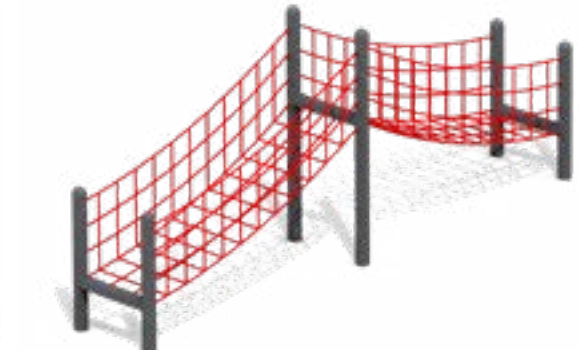

Ascend Dual Rope Bridge
Model: RC-7002HSR
Use Zone: 32' 2" x 15' 5"
Fall Height: 6'
Ages: 5-12