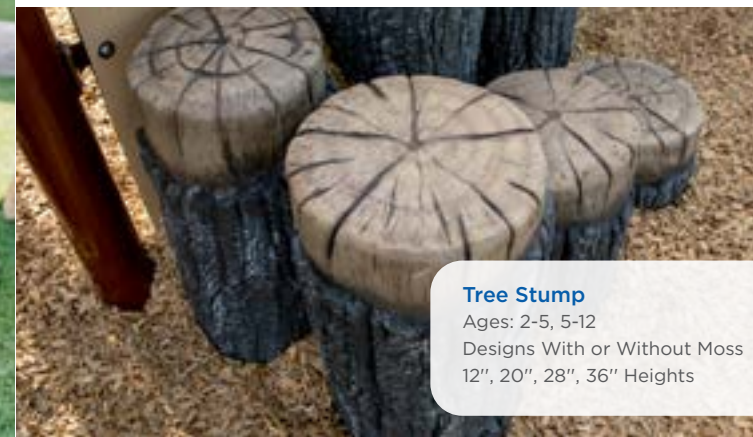

Spider Mountain
Model: UP502
Height: 6'
Ages: 5-12
Includes Medium Granite Boulder, Log Post, and Spider Web Net

Play Spheres
Ages: 2-5, 5-12
Mounting Kit Required and Sold Separately.
In-Ground Mounting Kit: TFR0716XX
Surface Mounting Kit: TFR0717XX