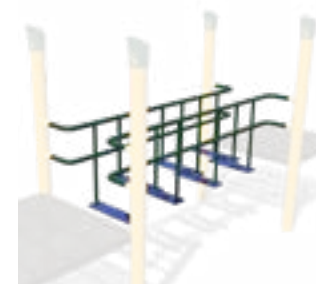

Challenge Bridge
Ages: 5-12
Decks: 2' to 2 1/2' Heights
Length: 8'