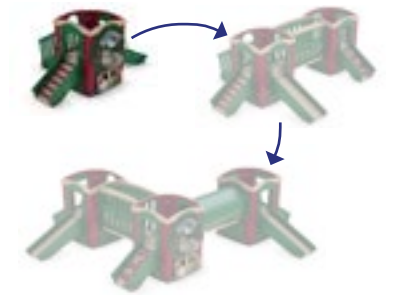

Adventures in Growing®

Tot-Trek®

Early Childhood

AIG012

1. Age Group: 6-23 Months
   Capacity: 7
   Structure Size: 11' x 2 1/2'
   Use Zone: 24' x 15'
   Includes:
2. Slide
   - Bongos
   - Finger Maze
   - Stairs

Phase One

1. Structure: TFR0520XX
   Age Group: 6-23 Months
   Capacity: 5
   Structure Size: 8' x 6'
   Includes:
2. Stairs
   - Slide
   - Bubble Window
   - Texture Panel
   - Climber

AIG021

1. Age Group: 6-23 Months
   Capacity: 8
   Structure Size: 11' x 6'
   Use Zone: 24' x 19'
   Includes:
2. Slide
   - Bongos
   - Shape Spinners
   - Stairs
   - Sound Cylinder and Bead Panel
   - Arch Climber

Phase Two

1. Structure: TFR0533XX
   Age Group: 6-23 Months
   Capacity: 10
   Structure Size: 12' x 8'
   Includes:
2. Phase One
   - Bridge
   - Climber
   - Stairs
   - Activity Panels

AIG031

1. Age Group: 6-23 Months
   Capacity: 9
   Structure Size: 11' x 8 1/2'
   Use Zone: 24' x 21'
   Includes:
2. Slide
   - Bongos
   - Spin and Find
   - Stairs
   - Texture Panel
   - Texture Climber

Phase Three

1. Structure: TFR0518XX
   Age Group: 6-23 Months
   Capacity: 15
   Structure Size: 14' x 15'
   Includes:
2. Phase Two
   - Crawl Tube
   - Slide
   - Activity Panels

Available in a primary or natural color scheme.

Available in a primary or natural color scheme.