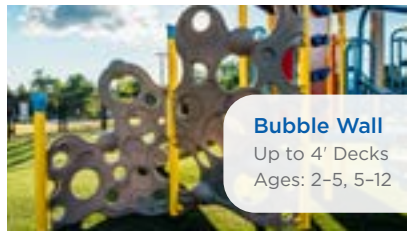

# Climbers

**Zany Climber**  
5' to 8' Decks  
Ages: 5-12

**Panel Ladder**  
16", 18", 24", 36", 48" Deck to Deck  
Ages: 2-5, 5-12

**Lily Pad Climber**  
2' and 3' Decks Only  
Ages: 2-5, 5-12

**Bubble Wall**  
Up to 4' Decks  
Ages: 2-5, 5-12

**Clover Climber**  
2' to 8' Decks  
Ages: 2-5, 5-12

**Bubble Ladder**  
4', 6', 8' Decks  
Ages: 2-5, 5-12

**Concentration Climber**  
2' to 8' Decks  
Ages: 2-5, 5-12

**Loop Climber**  
3' and 4' Decks Only  
Ages: 2-5, 5-12