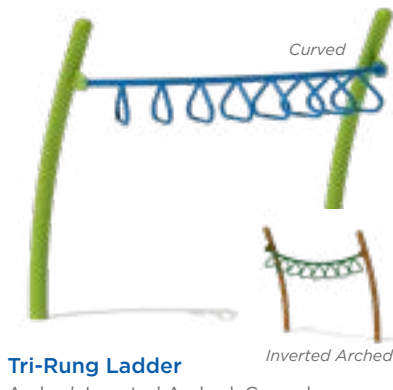

Tri-Rung Ladder
Arched, Inverted Arched, Curved
Ages: 5-12