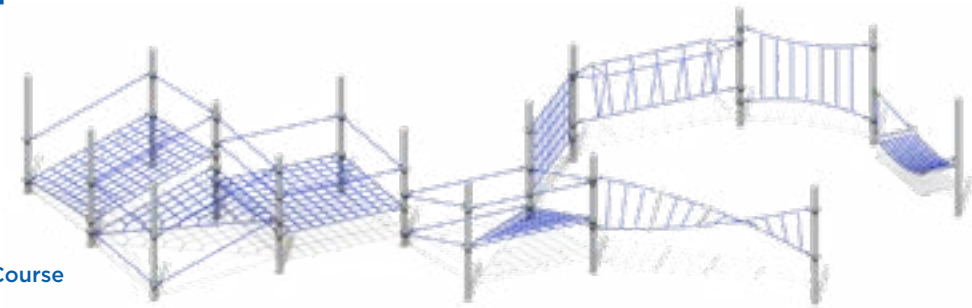

Ascend Rope Climbers

Ascend Quest 5 Course
Model: RC-A005SR
Use Zone: 70' 8" x 53' 10"
Fall Height: 7'
Ages: 5-12