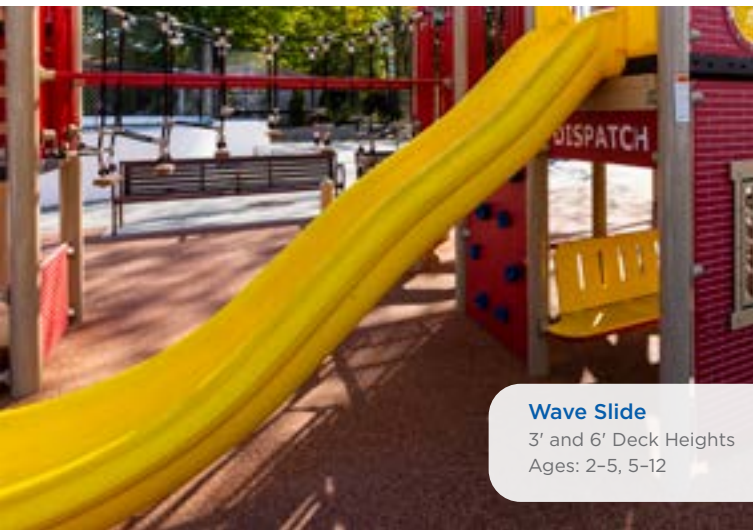

**Wave Slide**  
3' and 6' Deck Heights  
Ages: 2-5, 5-12

**Double Slide**  
3' to 7' Deck Heights  
Ages: 2-5, 5-12

**Open Spiral Slide**  
6' Deck Height  
Ages: 5-12

**Curve Slide**  
Left Config.: 4' Deck Height  
Right Config.: 4' & 5' Deck Heights  
Ages: 2-5, 5-12  
*5' Double Curve Slide Also Available*