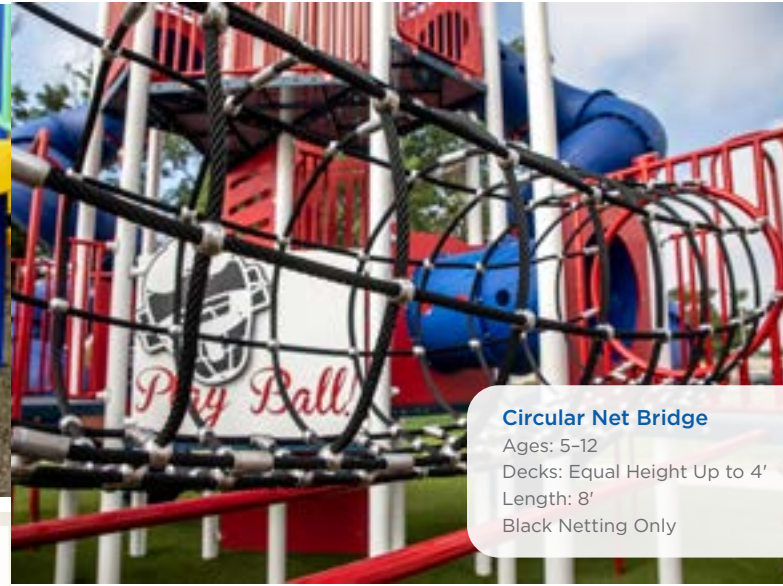

**Pent Climber**  
3' and 5' Decks Only  
Ages: 2-5, 5-12

**Stepping Stone Climber**  
Deck Must Be Even or Higher Than Top Disk  
Ages: 2-5, 5-12

**Snake Climber**  
4' to 5' Decks  
Ages: 5-12

# Bridges & Deck Connectors

**Circular Net Bridge**  
Ages: 5-12  
Decks: Equal Height Up to 4'  
Length: 8'  
Black Netting Only

**Lily Pad Bridge**  
Ages: 5-12  
Decks: 1' to 4' Heights  
Length: 8'

**V-Net Bridge**  
Ages: 5-12  
Decks: Equal Height Up to 4'  
Length: 8'  
Black Netting Only