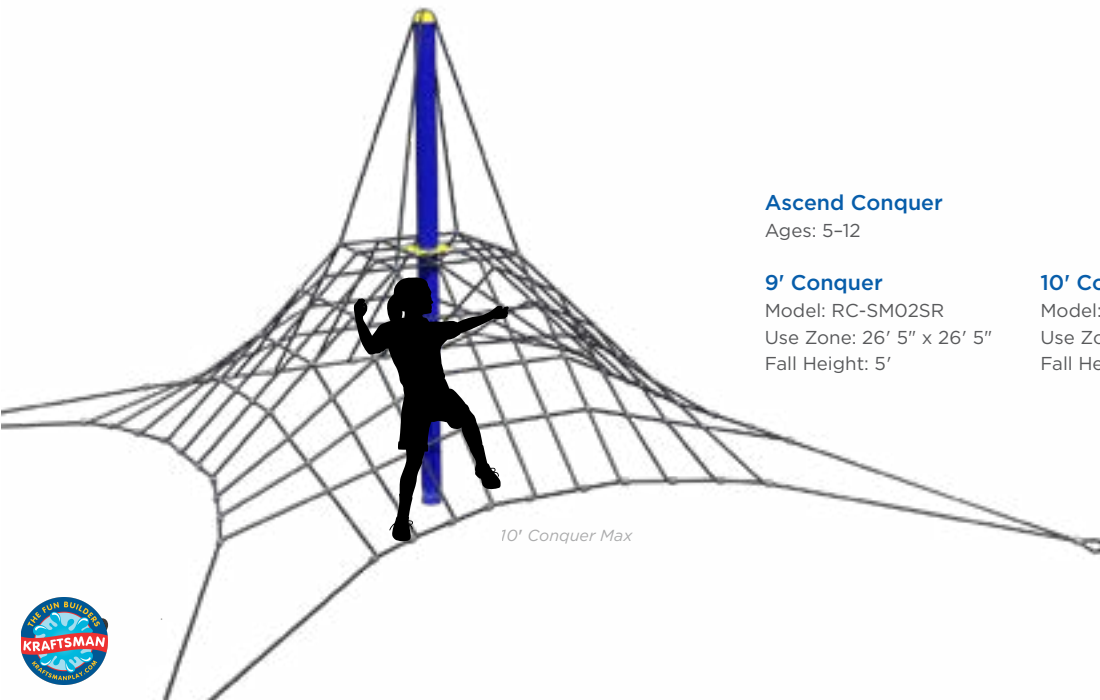

Ascend Conquer
Ages: 5-12

9' Conquer
Model: RC-SM02SR
Use Zone: 26' 5" x 26' 5"
Fall Height: 5'

10' Conquer
Model: RC-SM01SR
Use Zone: 26' 7" x 24' 7"
Fall Height: 6'

10' Conquer Max (shown)
Model: RC-SM03SR
Use Zone: 32' 10" x 32' 10"
Fall Height: 5'

10' Conquer Max