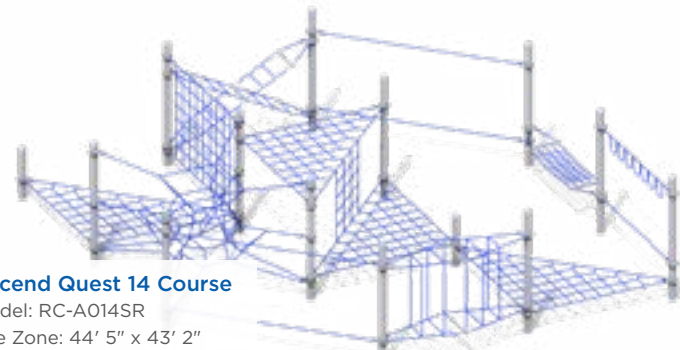

Ascend Quest 14 Course
Model: RC-A014SR
Use Zone: 44' 5" x 43' 2"
Fall Height: 7'
Ages: 5-12