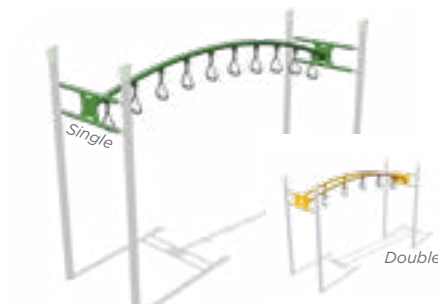

**Offset Straight Rung**  
14' Length  
Ages: 5-12

**Single & Double Trapeze Ring**  
Straight and 90° (Single Only)  
8' Length  
Ages: 5-12

**Single & Double Arched Trapeze Ring**  
12' Length  
Ages: 5-12