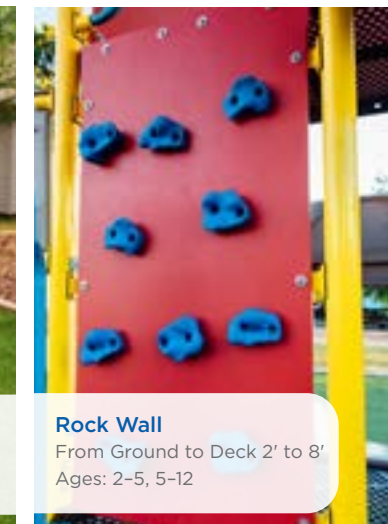

Concentration Climber
2' to 8' Decks
Ages: 2-5, 5-12

Spiral Climber
2' to 8' Decks
Ages: 2-5, 5-12

Rock Wall
From Ground to Deck 2' to 8'
Ages: 2-5, 5-12