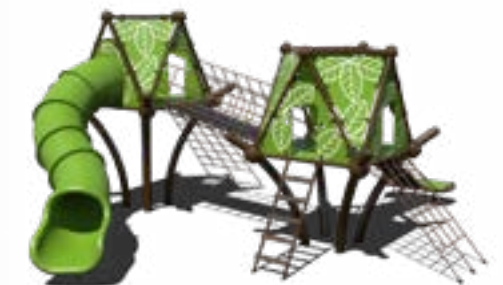

Ascend Dual Treefort
Model: RC-NTS2001
Use Zone: 38' 5" x 36' 9"
Fall Height: 7'
Ages: 5-12