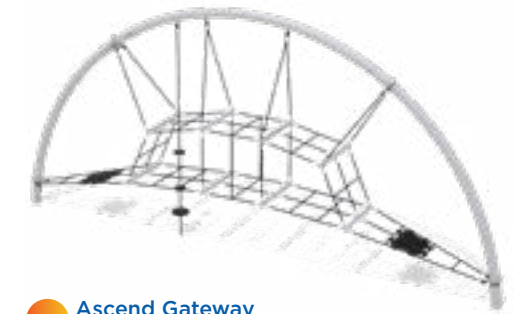

NEW! **Ascend Gateway**
Model: RC-9001-SR
Use Zone: 38' 8 1/2" x 15' 11/8"
Fall Height: 10'
Ages: 5-12