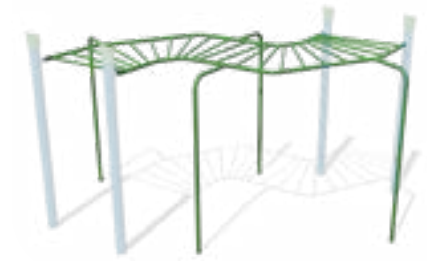

Offset Straight Rung
14' Length
Ages: 5-12