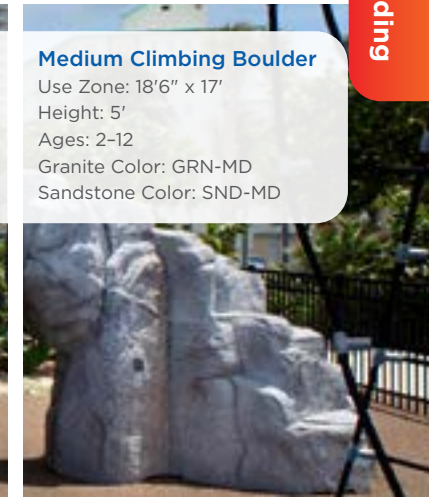

## Nature-Inspired Play & Balance

**Spider Mountain**  
Model: UP502  
Height: 6'  
Ages: 5-12  
Includes Medium Granite Boulder, Log Post, and Spider Web Net

**Large Climbing Boulder**  
Use Zone: 19'7" x 17'5"  
Height: 8'  
Ages: 5-12  
Granite: GRN-LG  
Sandstone: SND-LG