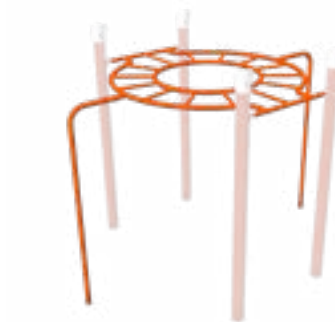

**Single & Double Parallel Bar**  
8' Length  
Ages: 5-12

**Loop Rung**  
Straight, 90°  
8' Length  
Ages: 5-12

**Wavy Deep Rung**  
8' Length  
Ages: 5-12

**3-Wheel Swinger**  
8' Length  
Ages: 5-12

**270° Circle Ring**  
Ages: 5-12