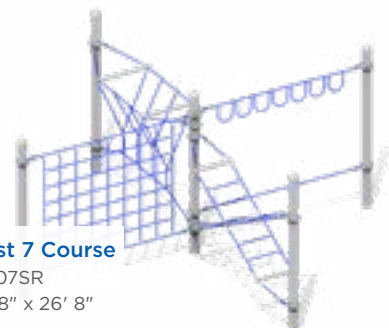

Ascend Quest 7 Course
Model: RC-A007SR
Use Zone: 26' 8" x 26' 8"
Fall Height: 7'
Ages: 5-12