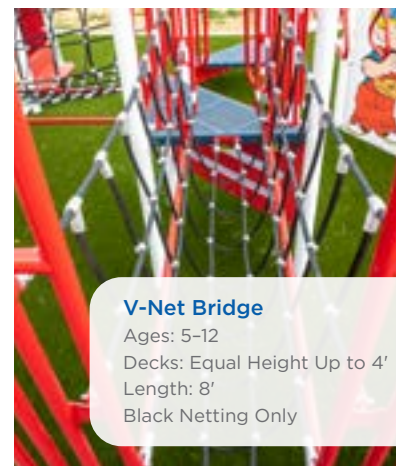

**Chain Link Climber**  
4' and 5' Decks Only  
Ages: 2-5, 5-12

**Deep Rung Arch**  
3' to 6' Decks  
Ages: 2-5, 5-12

**Half Moon Climber**  
4' and 6' Decks Only  
Ages: 5-12

**Bedrock Climber**  
3' and 4' Decks Only  
Ages: 2-5, 5-12

**Pent Climber**  
3' and 5' Decks Only  
Ages: 2-5, 5-12

**Stepping Stone Climber**  
Deck Must Be Even or Higher Than Top Disk  
Ages: 2-5, 5-12

**Snake Climber**  
4' to 5' Decks  
Ages: 5-12

# Bridges & Deck Connectors

**Circular Net Bridge**  
Ages: 5-12  
Decks: Equal Height Up to 4'  
Length: 8'  
Black Netting Only

**Lily Pad Bridge**  
Ages: 5-12  
Decks: 1' to 4' Heights  
Length: 8'

**V-Net Bridge**  
Ages: 5-12  
Decks: Equal Height Up to 4'  
Length: 8'  
Black Netting Only