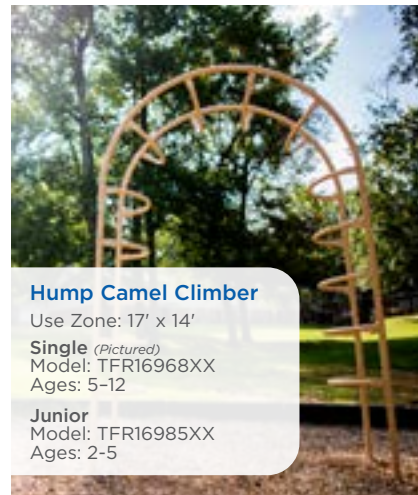

**Ascend Quad Rope**  
 Model: RC-RW1002SR  
 Use Zone: 34' 5" x 20' 6"  
 Fall Height: 2'  
 Ages: 5-12

**Ascend Triple Rope Bridge**  
 Model: RC-7003HSR  
 Use Zone: 42' x 15' 5"  
 Fall Height: 6'  
 Ages: 5-12

## Climbers

**Hurricane Climber**  
 Use Zone: 24' x 24'  
 Fall Height: 5' 6"  
 Ages: 5-12  
 With Shade: TFR0688XX  
 Without Shade: AFR0247XX

**Zany Zipper Arch Climber**  
 Model: 90007113XX  
 Use Zone: 28' x 14'  
 Ages: 5-12

**Hump Camel Climber**  
 Use Zone: 17' x 14'  
 Single (Pictured)  
 Model: TFR16968XX  
 Ages: 5-12  
 Junior  
 Model: TFR16985XX  
 Ages: 2-5

**Camel Back Kids Climber**  
 Model: 90007112XX  
 Use Zone: 27' x 15'  
 Ages: 5-12