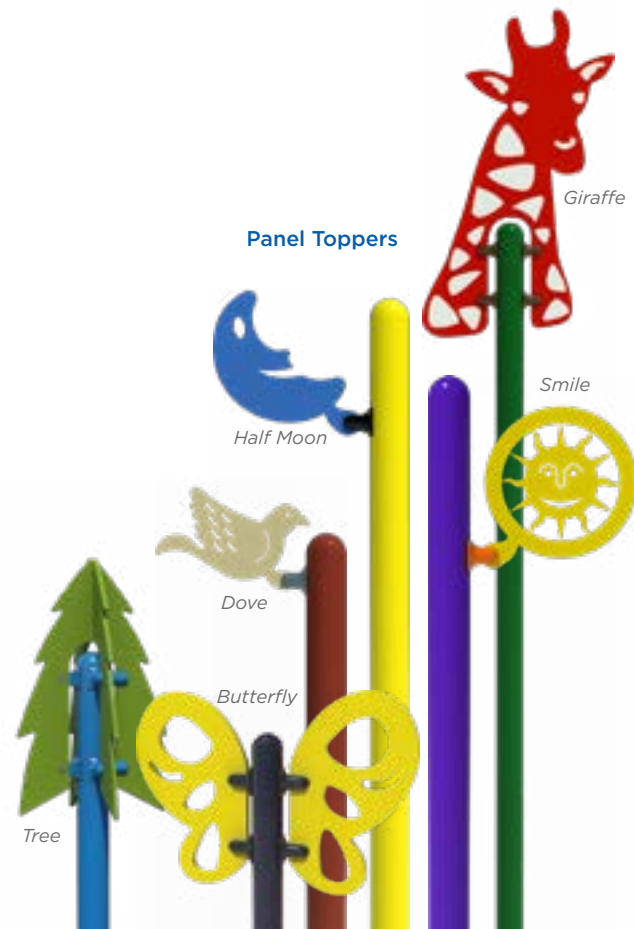

Panel Toppers

Giraffe

Smile

Half Moon

Dove

Butterfly

Tree