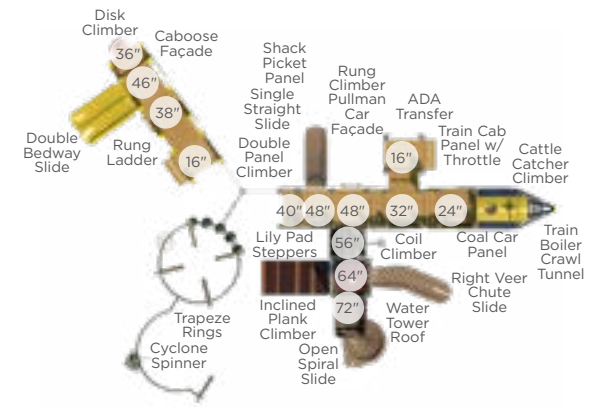

Play Structure Overhead Views

RFX-30029-R2

Page 41