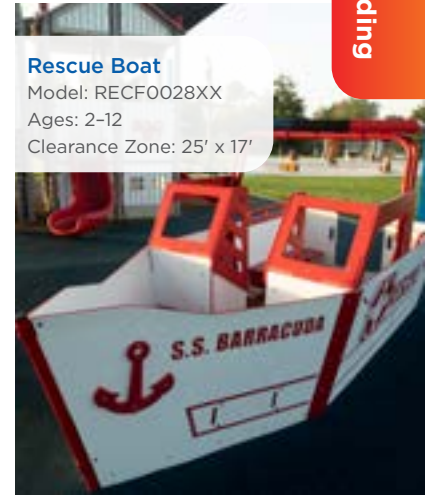

Rescue Boat
Model: REC0028XX
Ages: 2-12
Clearance Zone: 25' x 17'