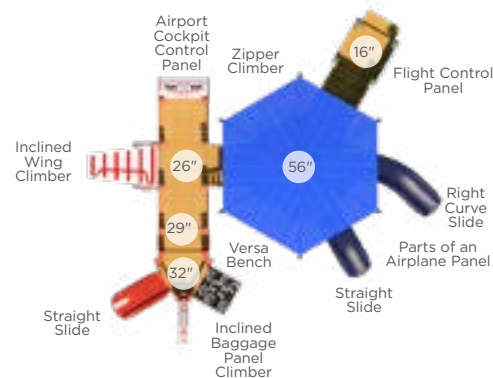

RFX-30024-R1

Page 40