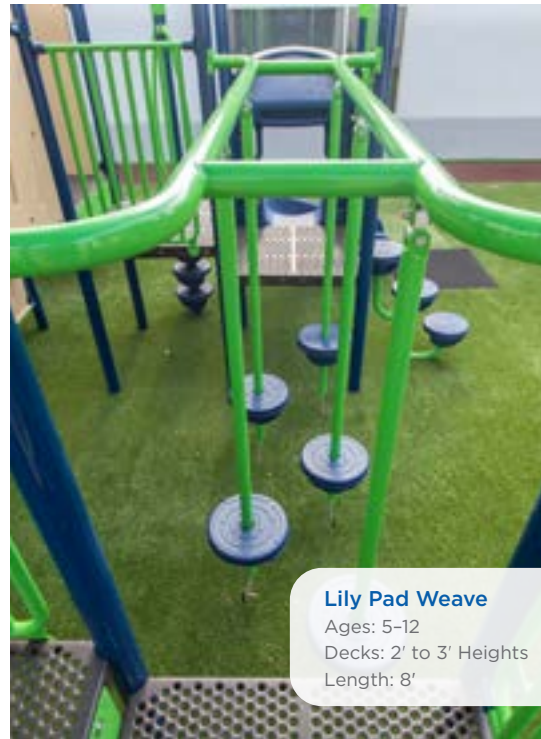

# Bridges & Deck Connectors

**Deck-to-Deck Delta Arch Climber**  
 Ages: 5-12  
 Decks: 2' to 6' of Equal Height  
 Length: 8' or 12'

**Lily Pad Weave**  
 Ages: 5-12  
 Decks: 2' to 3' Heights  
 Length: 8'