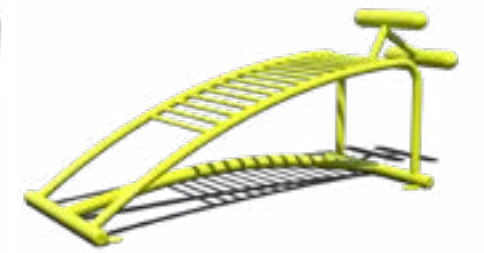

Sit-Up Bench
Model: AFT13972XX
Add-On Instructional Sign
Model: 60019457XX
In-Ground Kit Required: FIT14050XX