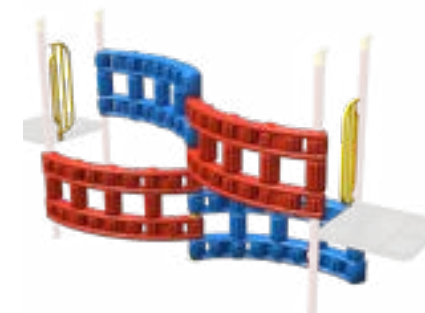

Chain Link Climber
Ages: 5-12
Decks: Unequal Height (36" and 48")
Length: 11'