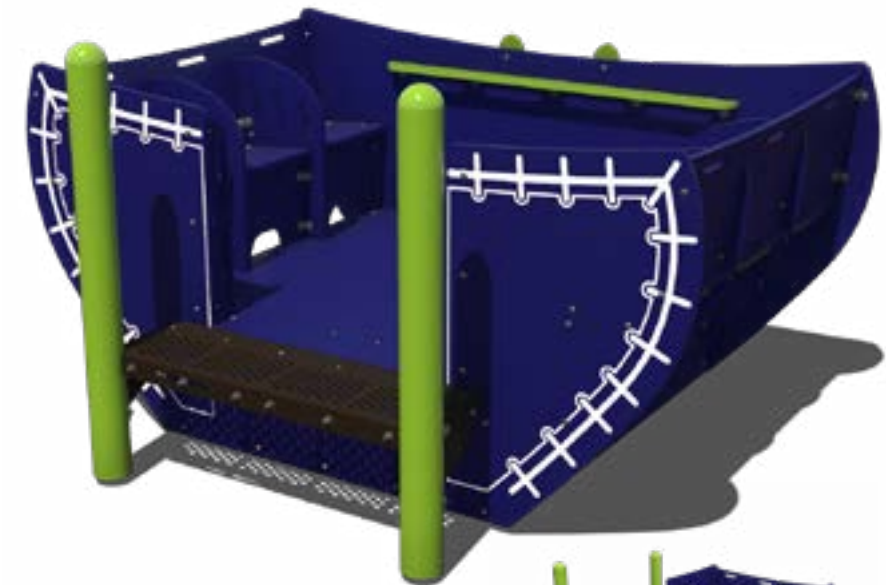

**Wavy Crawl Tunnel**  
 Ages: 2-5, 5-12  
 Length: 8'  
 Available for 5" Posts with 48" Decks  
 or 3.5" Posts with 46.5" Decks

**Zig-Zag Crawl Tunnel**  
 Left or Right Zig-Zag  
 Ages: 2-5, 5-12  
 Decks: Equal Height Offset by 24"  
 Available for 5" Posts with 48" Decks  
 or 3.5" Posts with 46.5" Decks