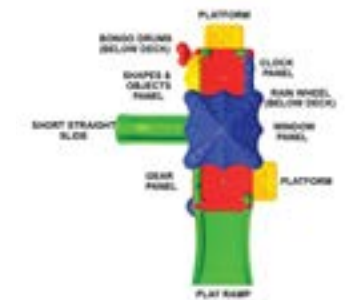

Sapling

Structure: Inquire for part number
Age Group: 6-23 Months
Use Zone: 14' 5" x 19' 6"

MODEL	AGES	CAPACITY	USE ZONE	FALL HEIGHT	MOUNTING
Discovery Center 2	2-5	10-15	22' x 27'	3' 1.5"	Ground Spike or Anchor Bolt
Discovery Center 4	2-5	15-20	27' x 28'	3' 1.5"	Ground Spike or Anchor Bolt
Discovery Center 5	2-5	20-25	28' x 31'	3' 9"	Ground Spike or Anchor Bolt

MODEL	AGES	CAPACITY	USE ZONE	FALL HEIGHT	MOUNTING
Seedling	6-23 Months	8-10	13' 7" x 13' 5"	1' 10"	Ground Spike or Anchor Bolt
Super Sprout	6-23 Months	6-8	14' 2" x 10' 5"	1' 3"	Ground Spike or Anchor Bolt
Sapling	6-23 Months	15-25	14' 5" x 19' 6"	1' 10"	Ground Spike or Anchor Bolt

Warning! Installation over a hard surface such as concrete, asphalt, or packed earth may result in serious injury from falls.