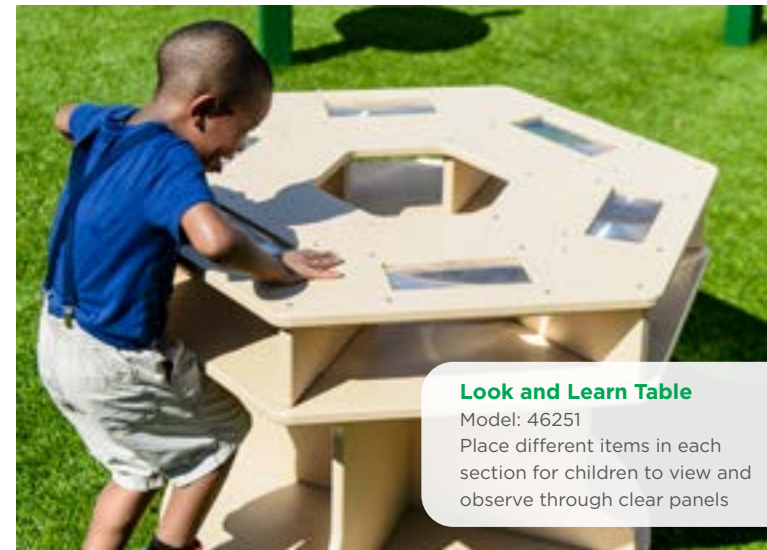

## Outdoor Classroom

**Look and Learn Table**  
Model: 46251  
Place different items in each section for children to view and observe through clear panels

**Growing Box**  
Model: RECF0071XX  
Dimensions: 47" x 44"  
Ages: 2-12