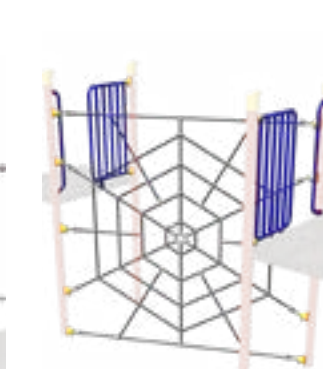

Suspension Bridge
Ages: 2-12
Decks: 2' to 8' Heights
Length: 8'

Vertical Spider Net Bridge
Ages: 5-12
Decks: Up to 4'
Black Netting Only