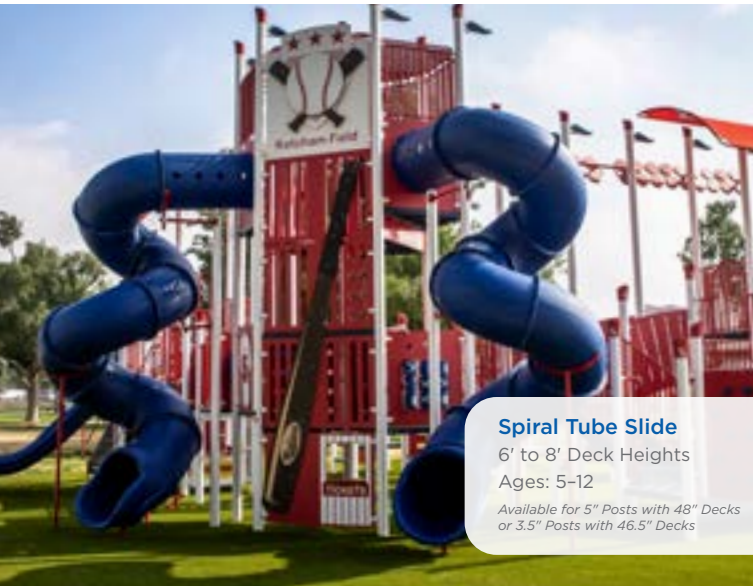

Single Chute Slide
2' to 8' Deck Heights
Multiple Configurations
Ages: 2-5, 5-12

Straight Slide
4', 5', and 8' Deck Heights
Ages: 2-5, 5-12

90° Curve Slide
3' Deck Height
Ages: 2-5, 5-12

Slides