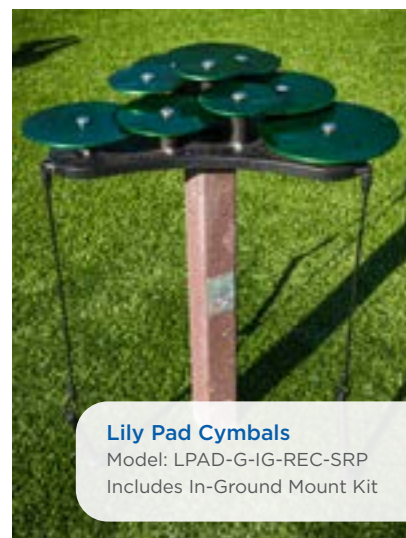

Flower
Model: FWR-#-IG-SRP
Each flower sold separately
Toddler Sizes Also Available

Melody
Model: MELD-IG-REC-SRP
Includes In-Ground Mount Kit

Tuned Drums
Model: TD-IG-N-SRP
Includes In-Ground Mount Kit
Choose cap colors: Rainbow, Natural, or Moss/Tan

Lily Pad Cymbals
Model: LPAD-G-IG-REC-SRP
Includes In-Ground Mount Kit