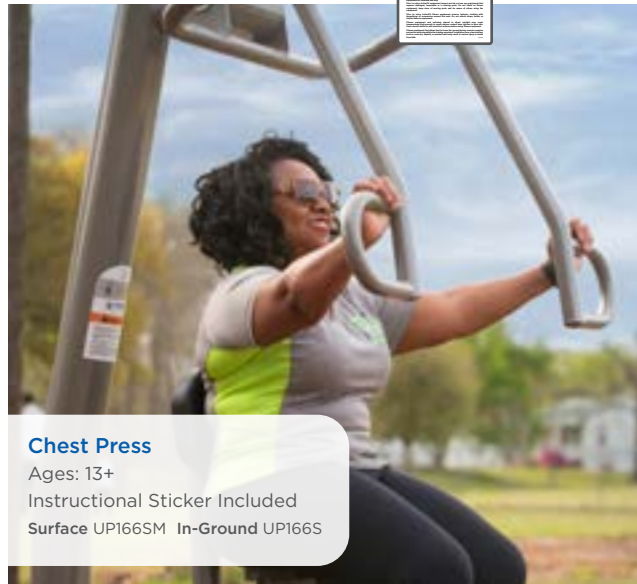

# Fitness Equipment

Instructional Sign & Sticker

**Cardio Walker**  
Instructional Sticker Included  
Ages: 13+  
Surface UP164SM In-Ground UP164S

**Captain's Chair**  
Ages: 13+  
Instructional Sticker Included  
Surface UP167SM In-Ground UP167S