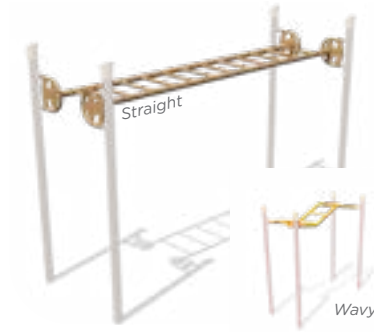

Rung
Straight, Zig-Zag, Wavy, 90°, Arched
8' or 12' (Straight Only) Length
Ages: 5-12