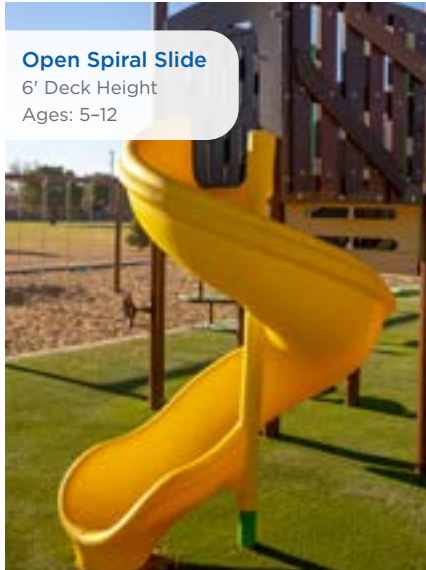

**Wave Slide**  
3' and 6' Deck Heights  
Ages: 2-5, 5-12

**Double Slide**  
3' to 7' Deck Heights  
Ages: 2-5, 5-12

**Open Spiral Slide**  
6' Deck Height  
Ages: 5-12

**Curve Slide**  
Left Config.: 4' Deck Height  
Right Config.: 4' & 5' Deck Heights  
Ages: 2-5, 5-12  
*5' Double Curve Slide Also Available*