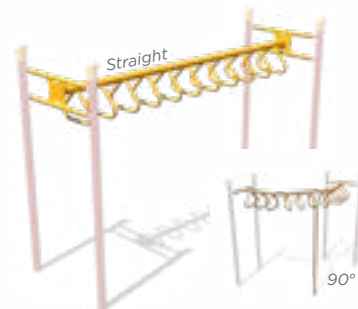

Overhead Events

Tri-Rung
Straight, Zig-Zag, Wavy, 90°, Arched
8' or 12' (Straight Only) Length
Ages: 5-12