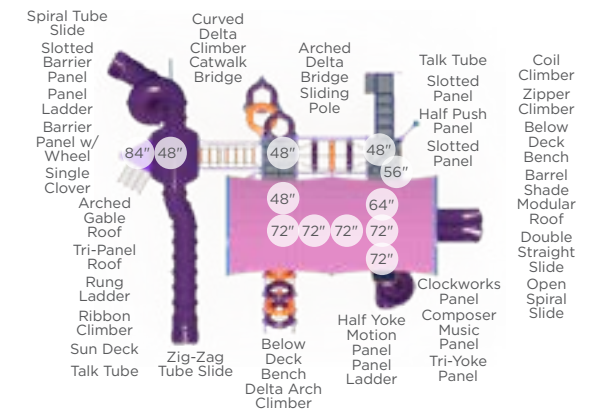

FXT-50002

Page 42