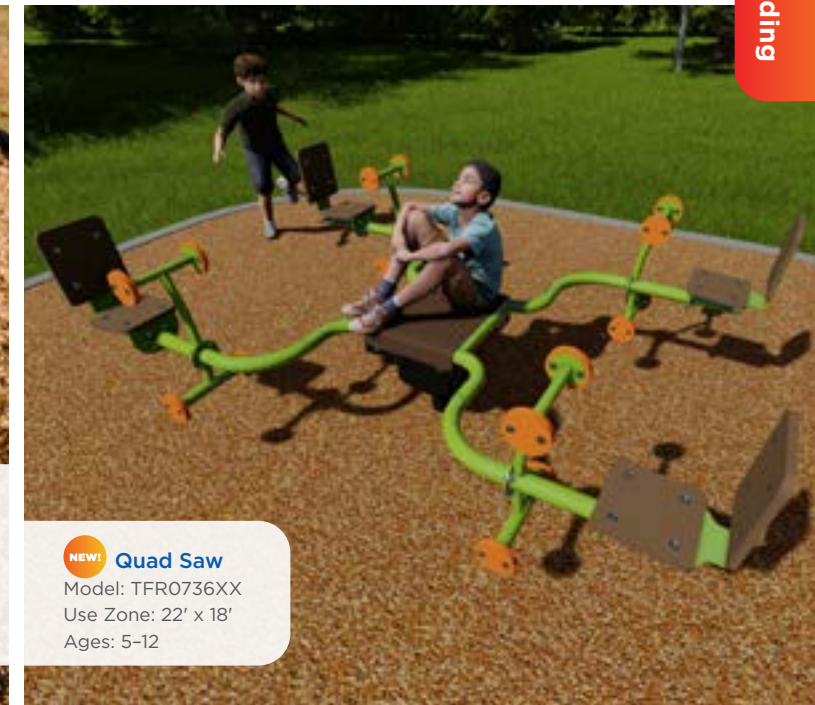

Inclusive!
Inclusive Atom Spinner
Model: TFR0659XX
Ages: 2-5, 5-12
Capacity: 6
Use Zone: 9'+ Radius Recommended

More designs online!

*All stainless steel products have an 8-week lead time.