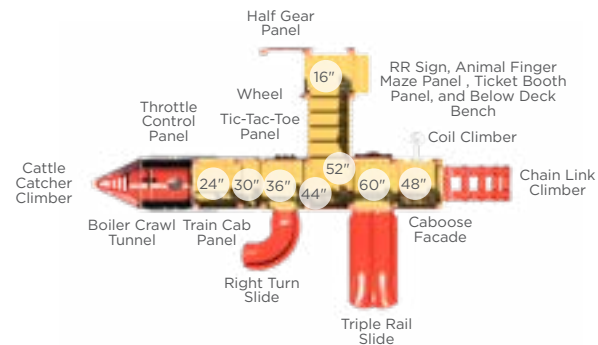

RFX-30093-R2

Page 40