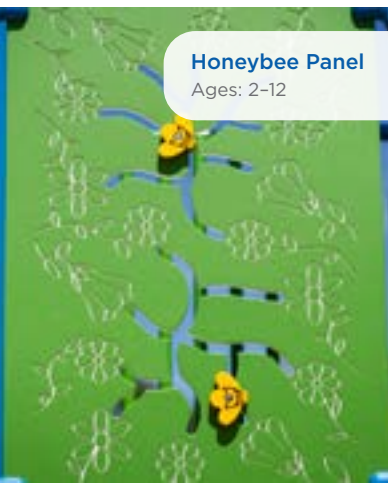

Kitchen Panel
Ages: 2-5
Ground-Level Only
Themed Stove Design on Back