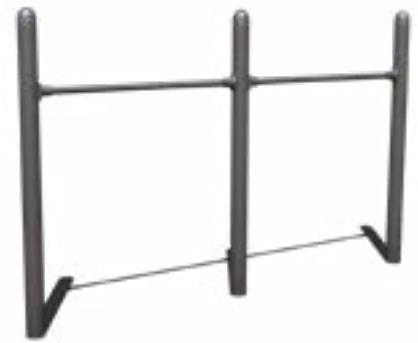

Spring Up Bars
Model: 60019410XX
Add-On Instructional Sign
Model: 60019460XX