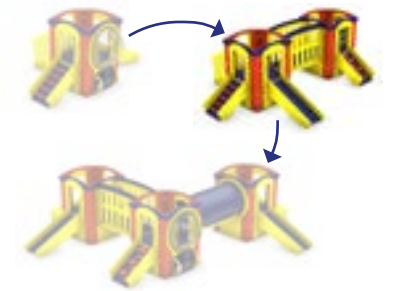

Phase Two

1. Structure: TFR0533XX
   Age Group: 6-23 Months
   Capacity: 10
   Structure Size: 12' x 8'
   Includes:
2. Phase One
   - Bridge
   - Climber
   - Stairs
   - Activity Panels