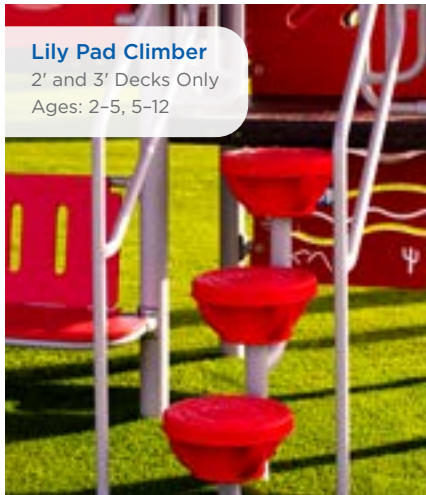

# Climbers

**Zany Climber**  
5' to 8' Decks  
Ages: 5-12

**Panel Ladder**  
16", 18", 24", 36", 48" Deck to Deck  
Ages: 2-5, 5-12

**Lily Pad Climber**  
2' and 3' Decks Only  
Ages: 2-5, 5-12

**Bubble Wall**  
Up to 4' Decks  
Ages: 2-5, 5-12

**Clover Climber**  
2' to 8' Decks  
Ages: 2-5, 5-12

**Bubble Ladder**  
4', 6', 8' Decks  
Ages: 2-5, 5-12

**Concentration Climber**  
2' to 8' Decks  
Ages: 2-5, 5-12

**Loop Climber**  
3' and 4' Decks Only  
Ages: 2-5, 5-12