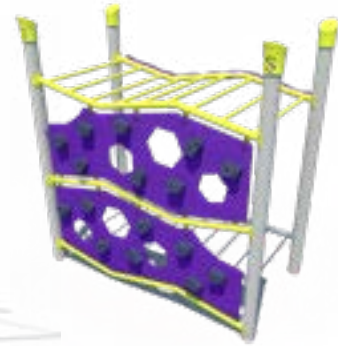

## Overhead Ladders

**Tri-Rung**  
Model: AFR0110XX  
Use Zone: 16' x 21'  
Ages: 5-12

**360° Orbital Ladder**  
Model: EFR0072XX  
Use Zone: 23' x 21'  
Ages: 5-12

**Chin Bar**  
Ages: 5-12  
1 Bar: AFR0039XX  
2 Bars: AFR0122XX  
3 Bars: AFR0124XX