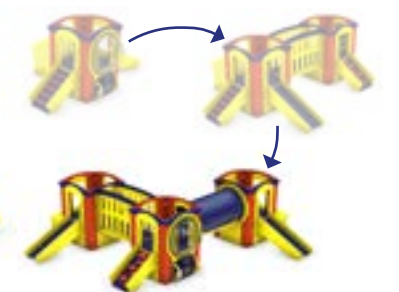

Phase Three

1. Structure: TFR0518XX
   Age Group: 6-23 Months
   Capacity: 15
   Structure Size: 14' x 15'
   Includes:
2. Phase Two
   - Crawl Tube
   - Slide
   - Activity Panels