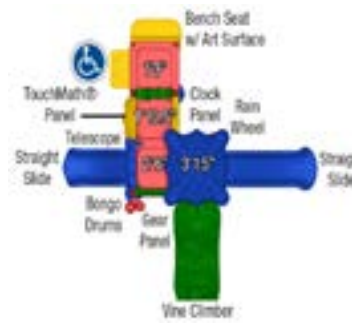

Discovery Center 4

Structure: Inquire for part number
Age Group: 2-5 Years
Use Zone: 27' x 28'