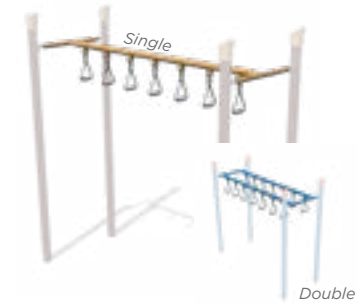

**Offset Straight Rung**  
14' Length  
Ages: 5-12

**Single & Double Trapeze Ring**  
Straight and 90° (Single Only)  
8' Length  
Ages: 5-12

**Single & Double Arched Trapeze Ring**  
12' Length  
Ages: 5-12