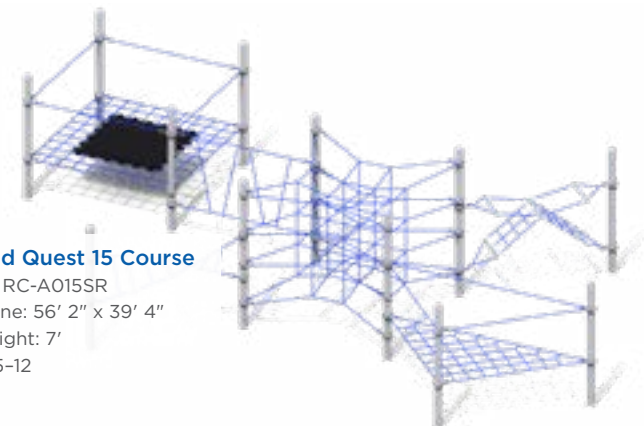

Ascend Quest 15 Course
Model: RC-A015SR
Use Zone: 56' 2" x 39' 4"
Fall Height: 7'
Ages: 5-12