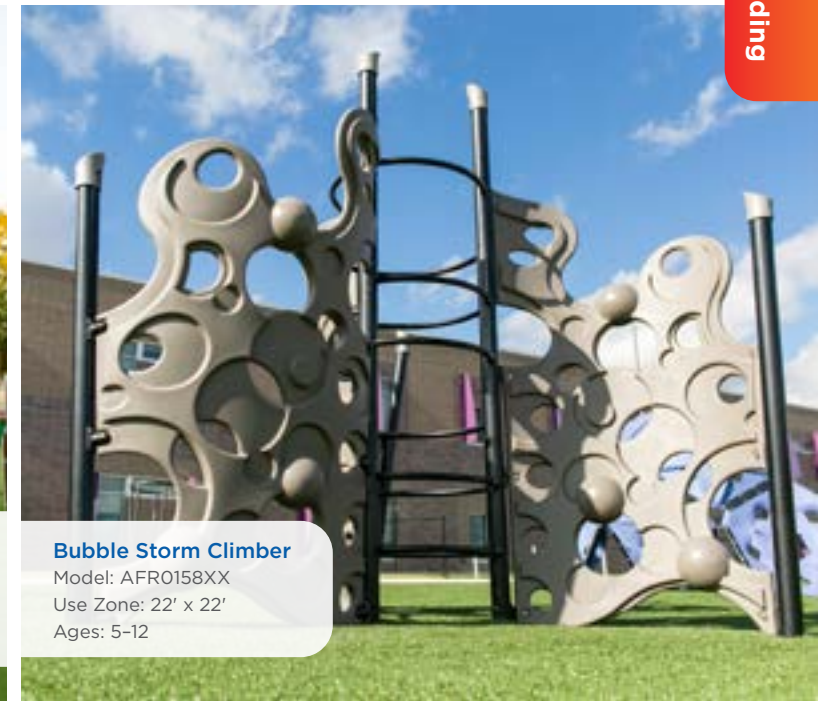

Teepee Climber
Model: TFR0681XX
Use Zone: 25' x 23'
Height: 4'
Ages: 2-5, 5-12

Bubble Storm Climber
Model: AFR0158XX
Use Zone: 22' x 22'
Ages: 5-12