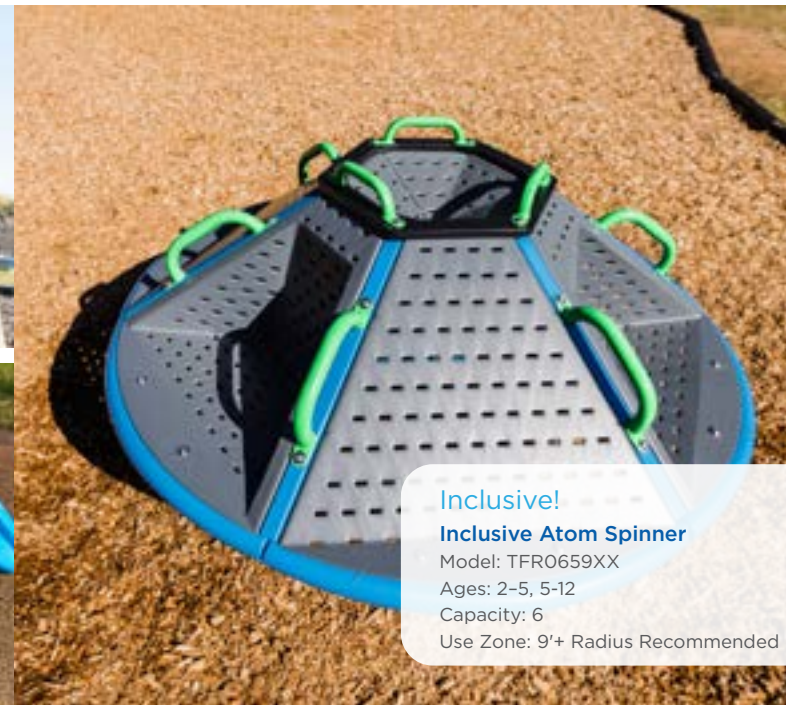

Spinners & Motion

Inclusive!
Inclusive Atom Spinner
Model: TFR0659XX
Ages: 2-5, 5-12
Capacity: 6
Use Zone: 9'+ Radius Recommended