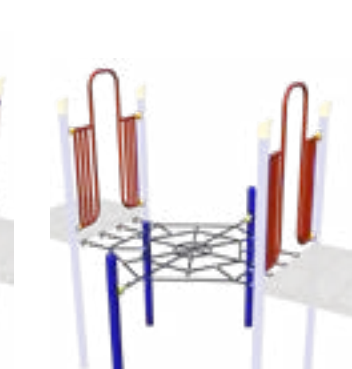

Hex Net Bridge
Ages: 5-12
Decks: Max deck height is 4'. Can have transition decks up to 36".
Length: 8'
Black Netting Only