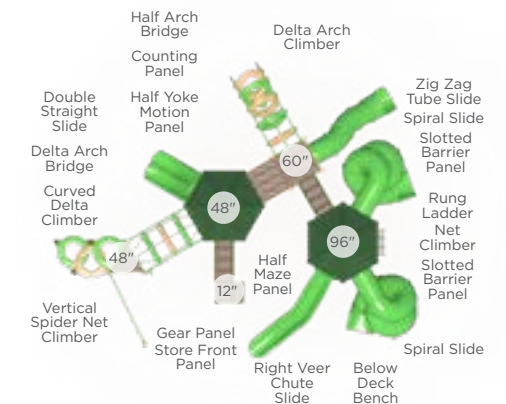

FXT-50000

Page 43