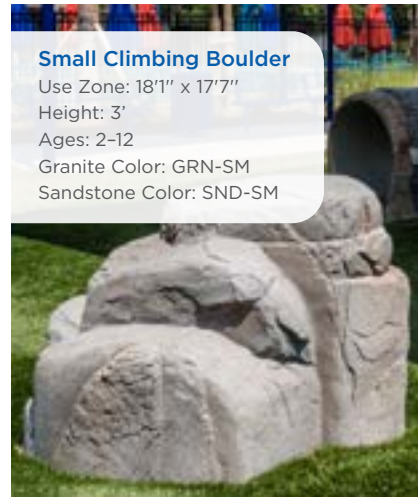

Stepping Turtles Set
Model: 5ST
Clearance Zone: 13' x 10'
Ages: 2-12
Includes 5 Steps

Small Climbing Boulder
Use Zone: 18'1" x 17'7"
Height: 3'
Ages: 2-12
Granite Color: GRN-SM
Sandstone Color: SND-SM