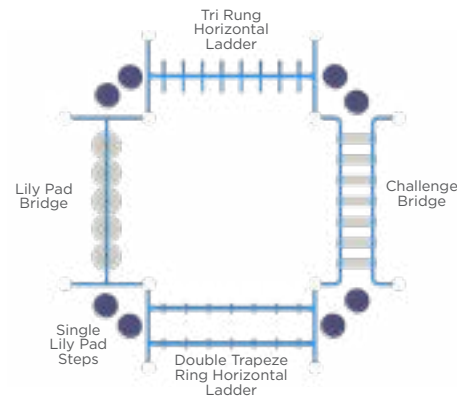

PS5-70720
Page 49