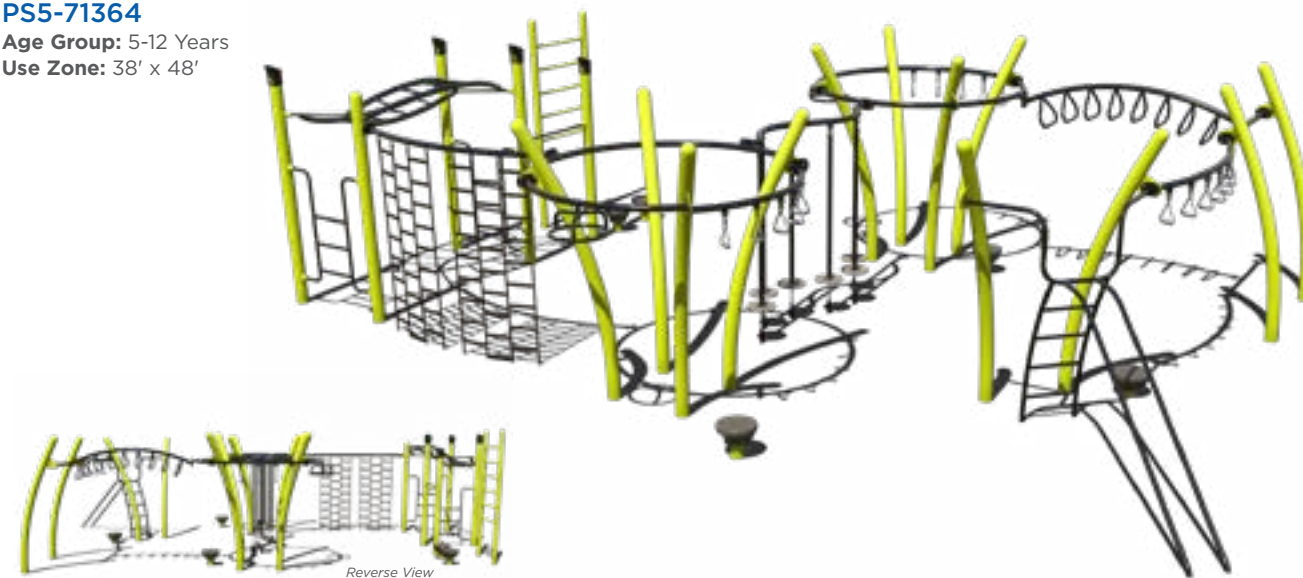

**What's timber count?** The amount of 4' playground timbers needed to surround the playground should a type of loose fill surfacing be used. See page 122 for more information.

**PS5-71361**  
 Age Group: 5-12 Years  
 Use Zone: 40' x 55'

Available Without Shade  
 PS5-71361-1

**NEW!** **PS5-71364**  
 Age Group: 5-12 Years  
 Use Zone: 38' x 48'

**NEW!** **PS5-71362**  
 Age Group: 5-12 Years  
 Use Zone: 70' x 37'

Available Without Shade  
 PS5-71362-1