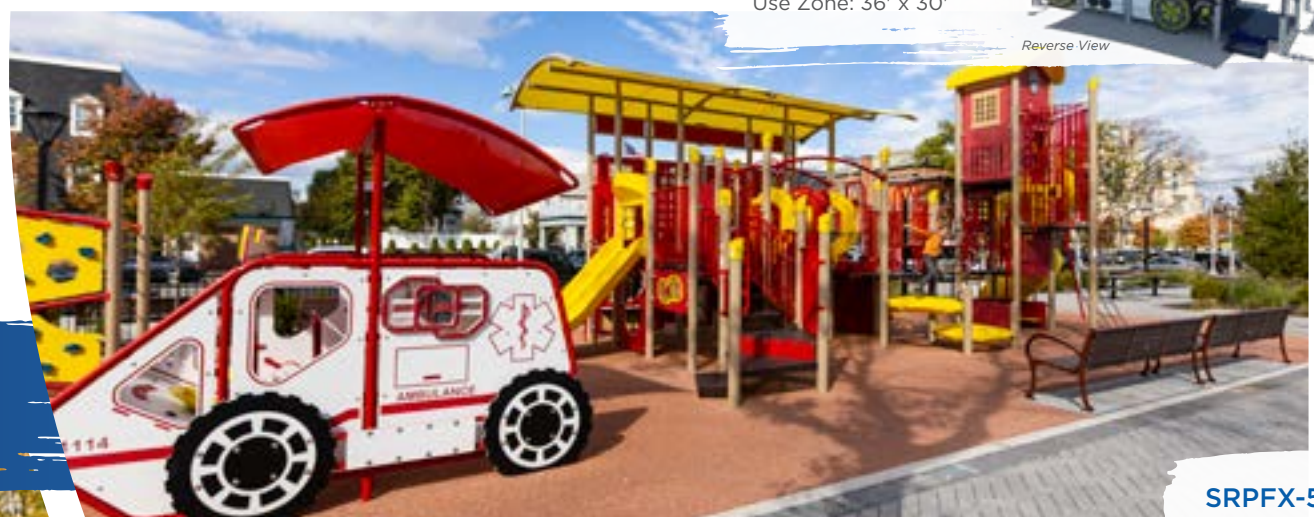

SRPFX-50303
Ages: 5-12 Years
Use Zone: 56' x 32'