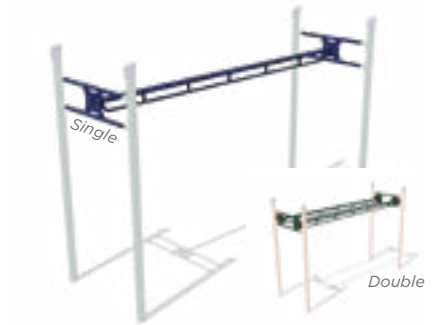

Single & Double Parallel Bar
8' Length
Ages: 5-12